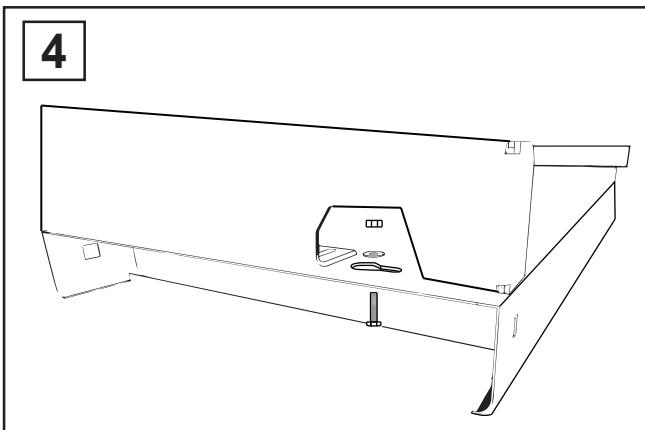

96634875 ROXY Wall Brackets

1	Screw	M4x10mm	4 pcs
2	Washer	M4	4 pcs
3	Nut	M4	4 pcs

ROXY Wall Brackets

*Recommended values