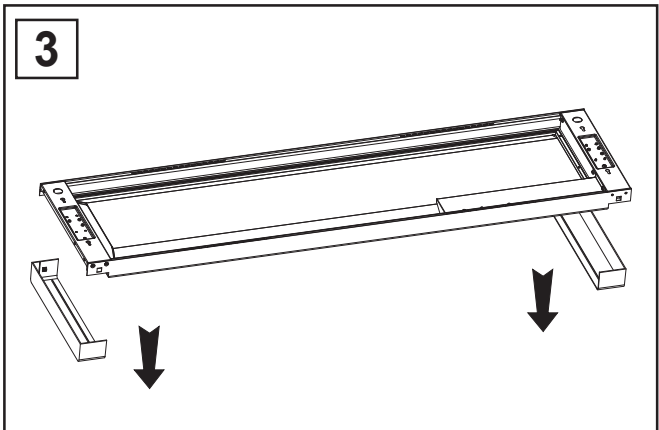

96634875 ROXY Wall Brackets

1	Screw	M4x10mm	4 pcs
2	Washer	M4	4 pcs
3	Nut	M4	4 pcs

ROXY Wall Brackets

*Recommended values