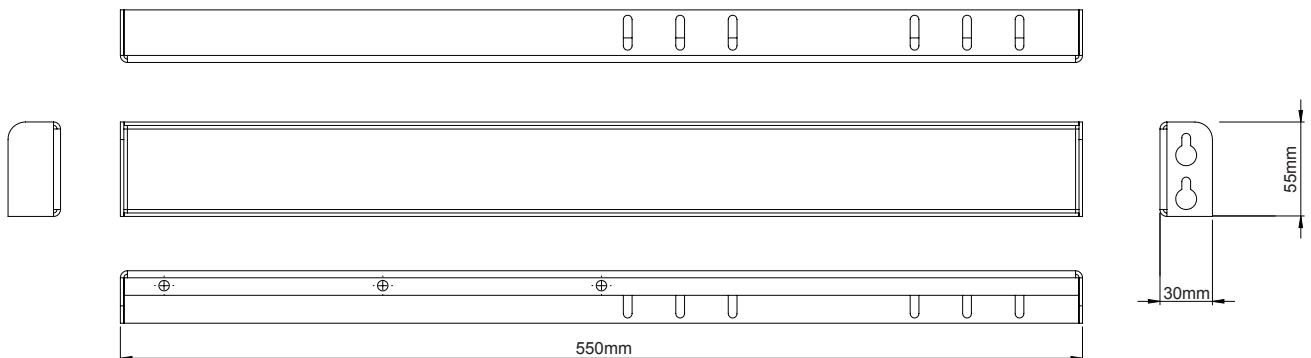

ROXY Wall Brackets

EN	Installation Instructions	HR	Uputstvo za montažu	SE	Installationsanvisning
DE	Montageanleitung	NL	Montagehandleiding	RU	Инструкция по монтажу
CZ	Montážní návod	RO	Instructiuni de montaj	SRB	Instrukcija za instalaciju
DK	Monteringsvejledning	IT	Istruzioni di montaggio	SK	Montážny návod
EE	Paigaldusjuhend	LT	Montavimo Instrukcijos	SLO	Navodilo za montažo
FI	Asennusohje	LV	Instalācijas instrukcija	CN	安装说明书
FR	Notice de montage	NO	Monteringsanvisning		
HU	Szerelési útmutató	PL	Instrukcja montażu		

1. Installation and commissioning may only be carried out by authorised specialists and wired in accordance with the latest IEE electrical regulations or the national standards.
2. Mains power must be switched off before carrying out installation.
3. The manufacturer, shall not be liable for any damage resulting from inappropriate modifications to the luminaire or faulty installation.
4. Indoor use only.

You can help protect the environment!

Please remember to respect the local regulations: hand in non-working electrical equipment to an appropriate waste disposal centre. The packaging material is recyclable. Dispose of the packaging in an environmentally friendly manner and make it available for the recyclable material collection service.

96634875 ROXY Wall Brackets

1	Screw	M4x10mm	4 pcs
2	Washer	M4	4 pcs
3	Nut	M4	4 pcs