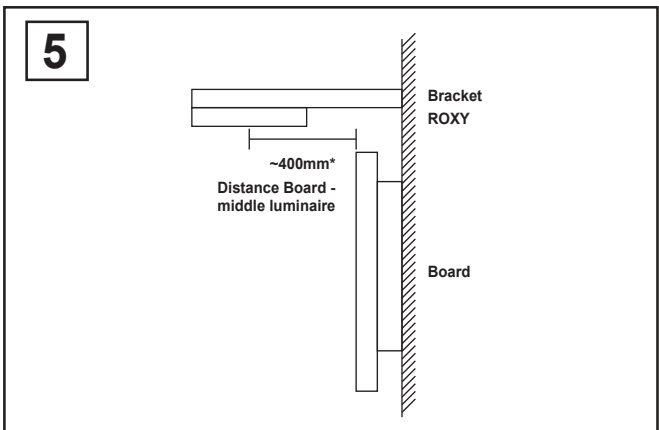

96634875 ROXY Wall Brackets

1	Screw	M4x10mm	4 pcs
2	Washer	M4	4 pcs
3	Nut	M4	4 pcs

ROXY Wall Brackets

*Recommended values