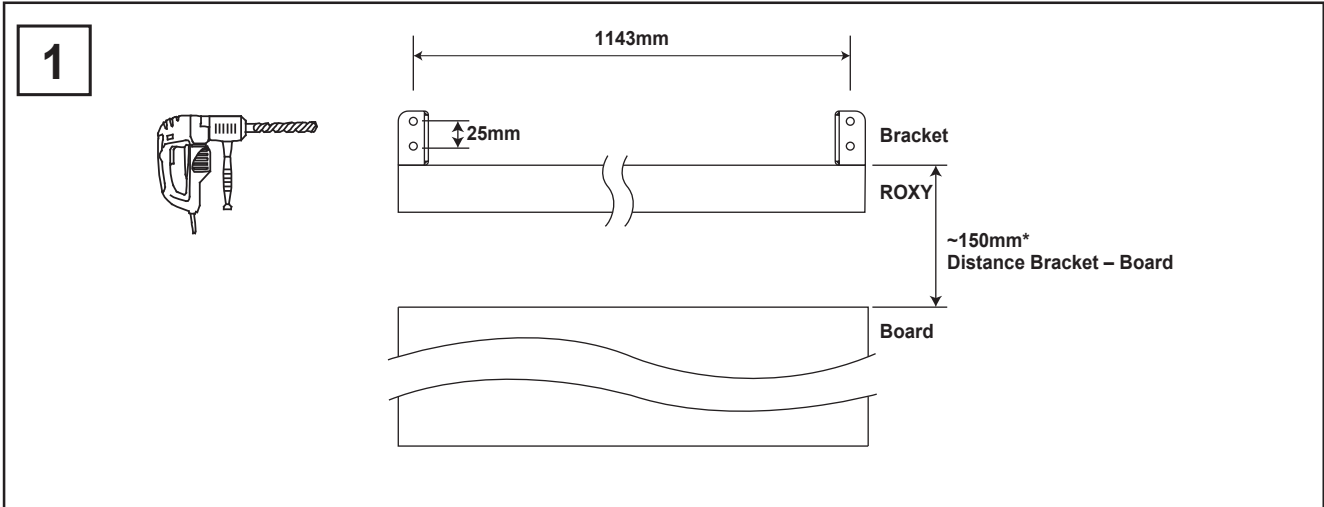

96634875 ROXY Wall Brackets

1	Screw	M4x10mm	4 pcs
2	Washer	M4	4 pcs
3	Nut	M4	4 pcs

ROXY Wall Brackets

*Recommended values