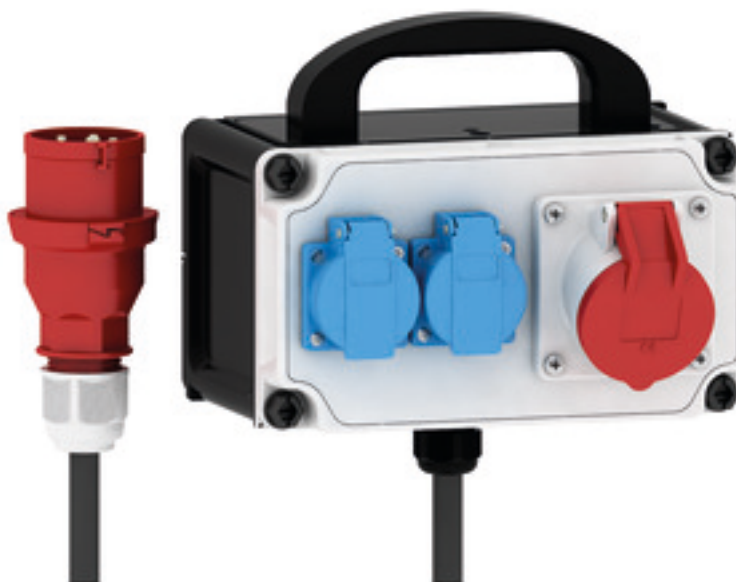

## Portable distributor, plastic - VARIABOX - S Mobil

| Product description    |  |
|------------------------|--|
| BALS-Prd.-Nr           | 85006  |
| EAN                    | 4024941207164  |
| product category (PG)  | VARIABOX - S Mobil   |
| protection degree (SA) | IP44   |
| Colour of appliance    | Housing bottom similar black RAL 9017, Housing top grey RAL 7035 |
| Height                 | 130mm  |
| Width                  | 230mm  |
| Depth                  | 145mm  |

| Logistics data |                  |
|----------------|------------------|
| Weight/pcs     | 2.672 kg / Piece |
| Packaging      | Carton           |
| Content amount | 1 ST             |
| EAN            | 4024941207164    |
| Length         | 300 mm           |
| Width          | 270 mm           |
| Height         | 255 mm           |
| Weight         | 2.908 kg         |
| Volume         | 20,655 ccm       |

**Tiefenmaß/ depth X (mm)**

| Bezeichnung/ with                  | IP44 | IP67 |
|------------------------------------|------|------|
| OTC-Klappe/ OTC operating window   | 180  | 180  |
| Schutzk. Steckdose/domestic socket | 162  | 205  |
| CEE 16A 3p                         | 200  | 200  |
| CEE 16A 4p                         | 204  | 202  |
| CEE 16A 5p                         | 207  | 205  |
| CEE 32A 3p/4p                      | 211  | 213  |
| CEE 32A 5p                         | 213  | 214  |
| CEE 63A 3p/4p/5p                   | 229  | 231  |