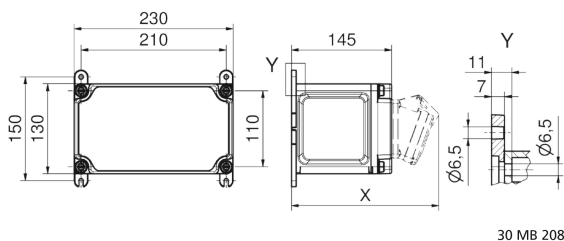

## Portable distributor, plastic - VARIABOX - S Mobil

| Product description    |  |
|------------------------|--|
| BALS-Prd.-Nr           | 85006  |
| EAN                    | 4024941207164  |
| product category (PG)  | VARIABOX - S Mobil   |
| protection degree (SA) | IP44   |
| Colour of appliance    | Housing bottom similar black RAL 9017, Housing top grey RAL 7035 |
| Height                 | 130mm  |
| Width                  | 230mm  |
| Depth                  | 145mm  |

| Logistics data |                  |
|----------------|------------------|
| Weight/pcs     | 2.672 kg / Piece |
| Packaging      | Carton           |
| Content amount | 1 ST             |
| EAN            | 4024941207164    |
| Length         | 300 mm           |
| Width          | 270 mm           |
| Height         | 255 mm           |
| Weight         | 2.908 kg         |
| Volume         | 20,655 ccm       |

**Tiefenmaß/ depth X (mm)**

| Bezeichnung/ with                  | IP44 | IP67 |
|------------------------------------|------|------|
| OTC-Klappe/ OTC operating window   | 180  | 180  |
| Schutzk. Steckdose/domestic socket | 162  | 205  |
| CEE 16A 3p                         | 200  | 200  |
| CEE 16A 4p                         | 204  | 202  |
| CEE 16A 5p                         | 207  | 205  |
| CEE 32A 3p/4p                      | 211  | 213  |
| CEE 32A 5p                         | 213  | 214  |
| CEE 63A 3p/4p/5p                   | 229  | 231  |