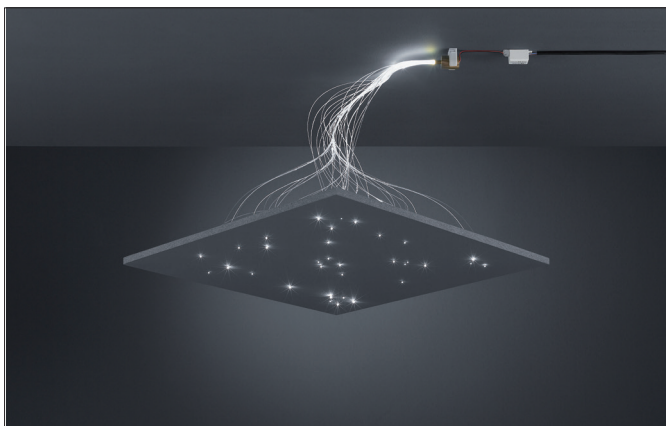

FIBATEC LED starry sky set

Article no. 95 10WW

Tender

LED starry sky set. Comprising: 1 x mini-projector - 1 W Power-LED (D 26 x L 35 mm), 1 x fiber bundle, customised: 50-component mixed fiber: 15 x Ø 0.5 mm, length: 1,000 mm, 20 x Ø 0.75 mm, length: 1,000 mm, 10 x Ø 1.0 mm, length: 1,000 mm, 5 x Ø 1.5 mm, length: 1,000 mm. Including Converter (L 52 x W 30 x H 23 mm) for connection with 230-V mains voltage, without fan (thus no noise generation). The set has been designed for an area of approximately 1 m². Degree of protection: according to DIN EN 60529 IP20, Protection class: (EN 61140) II, Voltage: 230V AC 50Hz, Power: 1 W, Colour temperature: 3.000 K, With control gear: Yes, Control: on/off.

| Article data | |
|-------------------------------|--------------------|
| Article no. | 95 10WW |
| GTIN | 4251433922940 |
| Series name | FIBATEC |
| Short description | LED starry sky set |
| Weight | 0.040 kg |
| Length of the connection line | 1,500 mm |
| Conformance | CE, UKCA |

| Lighting technology | |
|---------------------|---------|
| Colour temperature | 3.000 K |
| Light colour | White |

FIBATEC LED starry sky set

Article no. 9510WW

| Operating technology of the luminaire | |
|---------------------------------------|---------------|
| AC nominal voltage max | 230 V |
| Frequency max | 50 Hz |
| Protection class | II |
| Degree of protection | IP20 |
| Ambient temperature | 0 up to 40 °C |
| Control | on/off |
| Length of the connection line | 1,500 mm |
| Bulb change possible | Yes |