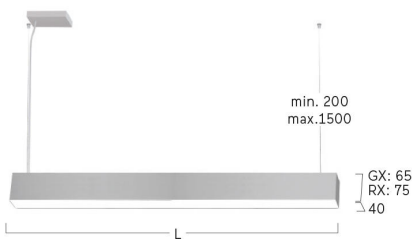

## Matric-RX

Pendant light-line - Direct/indirect light distribution

Article code: LRXOBL-830H-L1182-A

Illustrations may only be similar and serve as an orientation.

Matric-RX. LED. Pendant light-line. Luminaire body made of high-quality aluminum profile. Surface finish Jet Black. Direct/indirect light distribution. Colour temperature: 3000K (Warm White). Colour Rendering Index (CRI): >80. Opal diffuser for enhanced light transmission and uniform illumination. Dimmable DALI. LxWxH (rectangular). L= 1182mm. W=40mm. H=75mm. Single-cord suspension (Set). Pendant length max 1500mm. Power supply: transparent. Ceiling rose: Matching luminaire`s surface

## Matric-RX

Pendant light-line - Direct/indirect light distribution

Article code: LRXOBL-830H-L1182-A

Customer / Project: \_\_\_\_\_

Note: \_\_\_\_\_

Productname	Matric-RX
Lamp	LED
Installation Type	Pendant light-line
Surface finish	Jet Black
Light characteristics	Direct/indirect light distribution
Colour temperature	3000K
Colour Rendering Index (CRI)	CRI>80
Optical system	Opal diffuser
Control	Dimmable (DALI)
Length L/Diameter D (mm)	L=1182mm
Width W (mm)	W=40mm
Height H (mm)	H=75mm
Current/Power	High-Power
Luminous Flux	5086lm
Power consumption	42W
Suspension	Single susp. (Set)
Ceiling rose colour	Ceiling rose: Matching luminaire`s surface colour
Pendant length (mm)	Pendant length max 1500mm
Degree of protection	IP20
Certification	Prüfzeichen: ENEC
Cable Colour	Power supply: transparent
LED lifetime	L80B10 (tq 25°C) = 50.000h
Photometric code	8 30 / 3 3 9
Photobiological class	RG0 (EN62471)
Indoor/Outdoor	Indoor: ta [ambient] max. 25°C
Weight (kg)	3,5kg