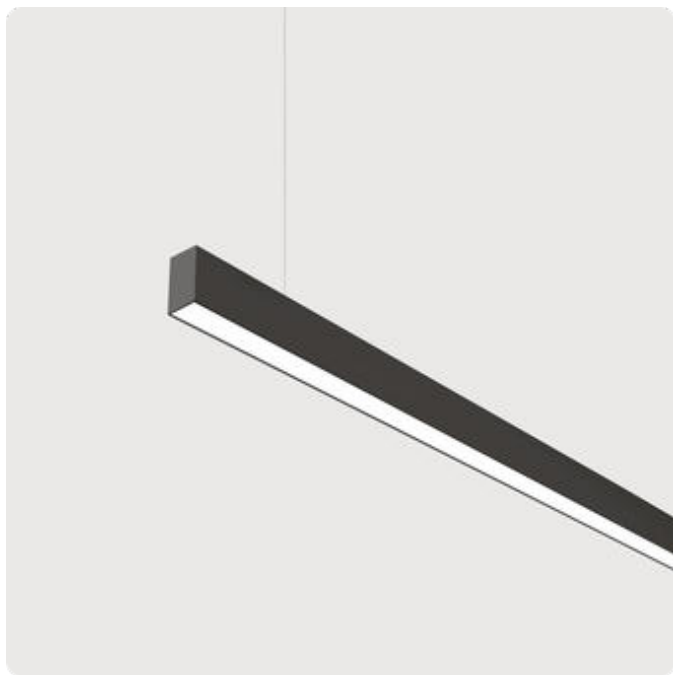

## Matric-RX

Pendant light-line - Direct/indirect light distribution

Article code: LRXOBL-830H-L1182-A

Illustrations may only be similar and serve as an orientation.

Matric-RX. LED. Pendant light-line. Luminaire body made of high-quality aluminum profile. Surface finish Jet Black. Direct/indirect light distribution. Colour temperature: 3000K (Warm White). Colour Rendering Index (CRI): >80. Opal diffuser for enhanced light transmission and uniform illumination. Dimmable DALI. LxWxH (rectangular). L= 1182mm. W=40mm. H=75mm. Single-cord suspension (Set). Pendant length max 1500mm. Power supply: transparent. Ceiling rose: Matching luminaire`s surface

## Matric-RX

Pendant light-line - Direct/indirect light distribution

Article code: LRXOBL-830H-L1182-A

Customer / Project: \_\_\_\_\_

Note: \_\_\_\_\_

Productname	Matric-RX
Lamp	LED
Installation Type	Pendant light-line
Surface finish	Jet Black
Light characteristics	Direct/indirect light distribution
Colour temperature	3000K
Colour Rendering Index (CRI)	CRI>80
Optical system	Opal diffuser
Control	Dimmable (DALI)
Length L/Diameter D (mm)	L=1182mm
Width W (mm)	W=40mm
Height H (mm)	H=75mm
Current/Power	High-Power
Luminous Flux	5086lm
Power consumption	42W
Suspension	Single susp. (Set)
Ceiling rose colour	Ceiling rose: Matching luminaire`s surface colour
Pendant length (mm)	Pendant length max 1500mm
Degree of protection	IP20
Certification	Prüfzeichen: ENEC
Cable Colour	Power supply: transparent
LED lifetime	L80B10 (tq 25°C) = 50.000h
Photometric code	8 30 / 3 3 9
Photobiological class	RG0 (EN62471)
Indoor/Outdoor	Indoor: ta [ambient] max. 25°C
Weight (kg)	3,5kg