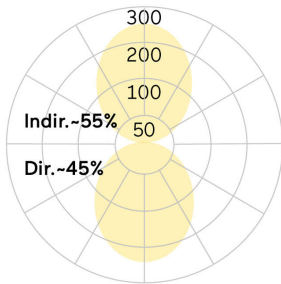

Matric-RX

Pendant light-line - Direct/indirect light distribution

Article code: LRXOBL-830H-L1182-A

Customer / Project: _____

Note: _____

Productname	Matric-RX
Lamp	LED
Installation Type	Pendant light-line
Surface finish	Jet Black
Light characteristics	Direct/indirect light distribution
Colour temperature	3000K
Colour Rendering Index (CRI)	CRI>80
Optical system	Opal diffuser
Control	Dimmable (DALI)
Length L/Diameter D (mm)	L=1182mm
Width W (mm)	W=40mm
Height H (mm)	H=75mm
Current/Power	High-Power
Luminous Flux	5086lm
Power consumption	42W
Suspension	Single susp. (Set)
Ceiling rose colour	Ceiling rose: Matching luminaire`s surface colour
Pendant length (mm)	Pendant length max 1500mm
Degree of protection	IP20
Certification	Prüfzeichen: ENEC
Cable Colour	Power supply: transparent
LED lifetime	L80B10 (tq 25°C) = 50.000h
Photometric code	8 30 / 3 3 9
Photobiological class	RG0 (EN62471)
Indoor/Outdoor	Indoor: ta [ambient] max. 25°C
Weight (kg)	3,5kg