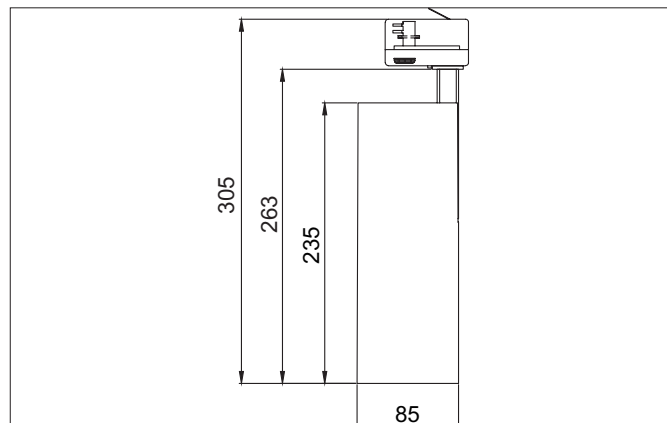

MAXI LED track spotlight

Article no. 88397684

Light.
For Generations.**Tender**

LED track spotlight, Round. Ceiling cut-out Installation depth mm, Outer diameter 85 mm, Weight 1,269 kg, with rotationssymmetrical, deep, wide distributed light intensity. Luminous flux 4.050 lm, Power 1 x 31,5 W, Light colour neutral white, Correlated color temperature (CCT) 4.000 K, Colour rendering index CRI > 90, Housing material: Aluminium, Colour: Silver structure, Permissible ambient temperature (ta): -20 °C - +25 °C, Protection class (EN 61140): I, Degree of protection (DIN EN 60529): IP20, .With electronic driver, on/off switchable.

Article data	
Article no.	88397684
GTIN	4251433947509
Series name	MAXI
Short description	LED track spotlight
Material	Aluminium
Colour	Silver
Type of surface	Structure
Shape	Round
Outer diameter	85 mm
Length	235 mm
Width	85 mm
Hight	263 mm
Scope of delivery	incl. driver, switchable
Weight	1.269 kg

MAXI LED track spotlight

Article no. 88397684

Light.
For Generations.

Lighting technology	
Colour temperature	4.000 K
Light colour	White
Luminous flux	4,050 lm
System efficiency	129 lm/W
Colour rendering	CRI > 90
Reflector	High-gloss
Beam angle	30°
Light sharing	Symmetric
Adjustable color temperature	No

Packing data	
Gross weight	1.395 kg
Length of packaging	300 mm
Packaging width	200 mm
Packaging height	150 mm
Disposal at end of life	This product must not be disposed of with household waste. You are obliged, to dispose of such electrical waste separately. By disposing of electrical waste and other old or defective electronics separately, you support recycling or other forms of re-use. In that way you help to take care and to avoid that harmful substances get into the environment.