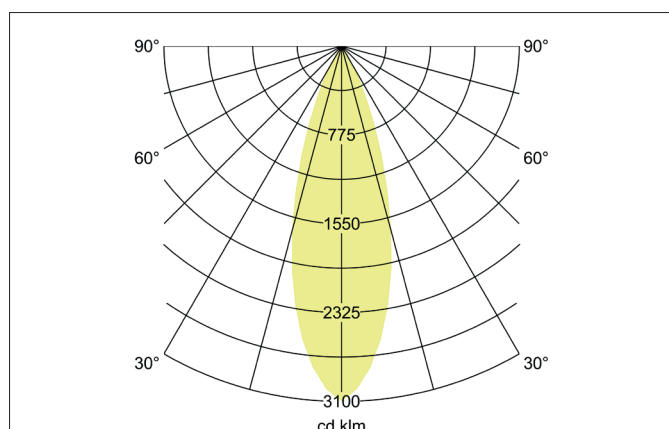

MAXI LED track spotlight

Article no. 88397684

Light.
For Generations.**Tender**

LED track spotlight, Round. Ceiling cut-out Installation depth mm, Outer diameter 85 mm, Weight 1,269 kg, with rotationssymmetrical, deep, wide distributed light intensity. Luminous flux 4.050 lm, Power 1 x 31,5 W, Light colour neutral white, Correlated color temperature (CCT) 4.000 K, Colour rendering index CRI > 90, Housing material: Aluminium, Colour: Silver structure, Permissible ambient temperature (ta): -20 °C - +25 °C, Protection class (EN 61140): I, Degree of protection (DIN EN 60529): IP20, .With electronic driver, on/off switchable.

Article data	
Article no.	88397684
GTIN	4251433947509
Series name	MAXI
Short description	LED track spotlight
Material	Aluminium
Colour	Silver
Type of surface	Structure
Shape	Round
Outer diameter	85 mm
Length	235 mm
Width	85 mm
Hight	263 mm
Scope of delivery	incl. driver, switchable
Weight	1.269 kg

MAXI LED track spotlight

Article no. 88397684

Light.
For Generations.

Lighting technology	
Colour temperature	4.000 K
Light colour	White
Luminous flux	4,050 lm
System efficiency	129 lm/W
Colour rendering	CRI > 90
Reflector	High-gloss
Beam angle	30°
Light sharing	Symmetric
Adjustable color temperature	No