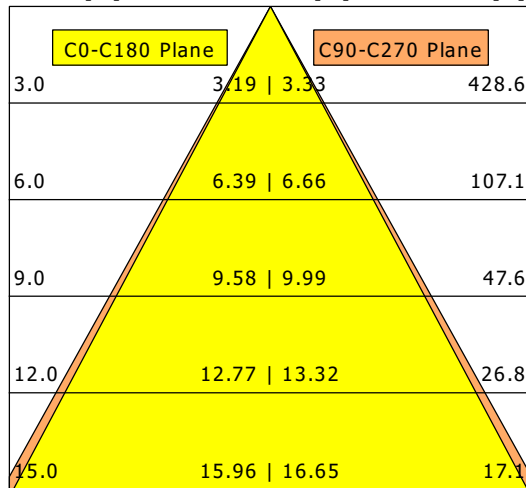

LUZ-T32 105.830.60

LUZ | Track-Mounted (1xLED 32W 830/3000K 4890lm 60°)

— C0/C180 cd / 1000 lm - - - C90/C270

	C0	C90	C180	C270
0°	789	789	789	789
15°	846	810	846	810
30°	355	393	355	393
45°	120	131	120	131
60°	59	58	59	58
75°	34	30	34	30
90°	6	2	6	2
cd / 1000 lm				

Offset [m] Cone width [m] Illuminance [lx]

η	LED
Efficiency	153 lm/W
Direct/Indirect	↓ 99% / ↑ 1%
System Power	32 W
UGR	X=4H, Y=8H
Reflection factors	70/50/20
UGR C0/C180	20.8
UGR C90/C270	20.5
CIE Flux Codes	75 90 97 99 100
Ra/CRI	>80