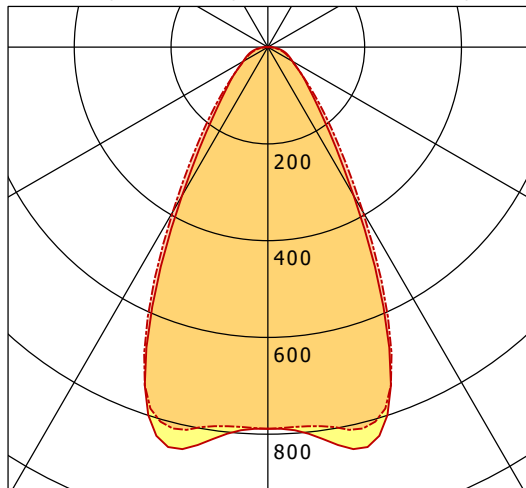

LUZ-T32 105.830.60

LUZ | Track-Mounted (1xLED 32W 830/3000K 4890lm 60°)

— C0/C180 cd / 1000 lm - - - C90/C270

	C0	C90	C180	C270
0°	789	789	789	789
15°	846	810	846	810
30°	355	393	355	393
45°	120	131	120	131
60°	59	58	59	58
75°	34	30	34	30
90°	6	2	6	2
cd / 1000 lm				

Offset [m] Cone width [m] Illuminance [lx]

η	LED
Efficiency	153 lm/W
Direct/Indirect	↓ 99% / ↑ 1%
System Power	32 W
UGR	X=4H, Y=8H
Reflection factors	70/50/20
UGR C0/C180	20.8
UGR C90/C270	20.5
CIE Flux Codes	75 90 97 99 100
Ra/CRI	>80