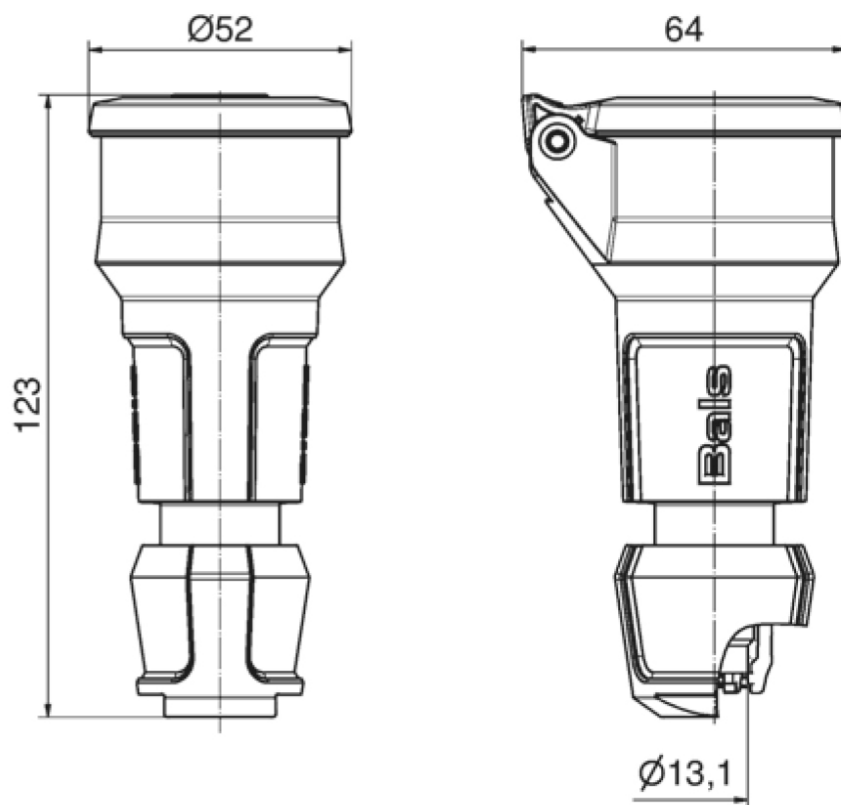

Domestic connector - with hinged lid and child protection, System F German standard

Product description	
BALS-Prd.-Nr	748609
EAN	4024941854016
Product category	Domestic connector
Current	16A
Number of poles	3p
Arrangement of phases	2P+PE
Voltage	250V~
Frequency	AC

Product description	
Protection degree	IP54
Colour code	blue RAL 5015
Colour of appliance	Collar black RAL 9005, Hinged lid black RAL 9005, Cable gland black RAL 9005, Housing cover blue RAL 5015
Connection design	head-screw terminal
Maximum conductor size	4,0 qmm
Cable entry	Cable gland
Height	123mm
Width	52mm
Depth	64mm
Material of enclosure	Polyamide
Contacts	The contact carrier is made of polyamide, the contacts are brass nickel plated

Logistics data	
Weight/pcs	0.093 kg / Piece
Packaging	Bag

Logistics data	
Content amount	1 ST
EAN	4024941854016
Length	64 mm
Width	52 mm
Height	123 mm
Weight	0.094 kg
Volume	409.344 ccm
Packaging	Carton
Content amount	20 ST
EAN	4024941324724
Length	245 mm
Width	177 mm
Height	185 mm
Weight	1.993 kg
Volume	7,140 ccm