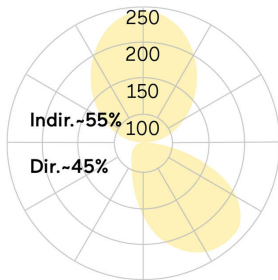

Matric-RX

Pendant light-line - Direct/indirect light distribution

Article code: LRXGBE-830M-L1475-A

Illustrations may only be similar and serve as an orientation.

Matric-RX. LED. Pendant light-line. Luminaire body made of high-quality aluminum profile. Surface finish Jet Black. Direct/indirect light distribution. Colour temperature: 3000K (Warm White). Colour Rendering Index (CRI): >80. Wall-Washer for asymmetrical light distribution. Switchable. LxWxH (rectangular). L=1475mm. W=40mm. H=75mm. Single-cord suspension (Set). Pendant length max 1500mm. Power supply: transparent. Ceiling rose: Matching

luminaire`s surface colour. Medium-power current. 4731lm. 45W. 4,2kg. Binning initial <= MacAdam 3. IP20. Protection class I. CE, UKCA marking. Prüfzeichen: ENEC. IK02. 220-240V. 50-60 Hz. RG0 (EN62471). Luminous flux reduction up to 0,3%/1.000 operating hours. Nominal failure rate: 0,2%/1.000 operating hours. L85B10 (tq 25°C) = 50.000h. 5 years warranty. Manufacturer: Lightnet GmbH, ISO 9001:2015 and 50001:2018 certified.

Matric-RX

Pendant light-line - Direct/indirect light distribution

Article code: LRXGBE-830M-L1475-A

Customer / Project: _____

Note: _____

Productname	Matric-RX
Lamp	LED
Installation Type	Pendant light-line
Surface finish	Jet Black
Light characteristics	Direct/indirect light distribution
Colour temperature	3000K
Colour Rendering Index (CRI)	CRI>80
Optical system	Wall-Washer
Control	Switchable
Length L/Diameter D (mm)	L=1475mm
Width W (mm)	W=40mm
Height H (mm)	H=75mm
Current/Power	Medium-Power
Luminous Flux	4731lm
Power consumption	45W
Suspension	Single susp. (Set)
Ceiling rose colour	Ceiling rose: (Matching luminaire`s surface colour
Pendant length (mm)	Pendant length max 1500mm
Degree of protection	IP20
Certification	Prüfzeichen: ENEC
Cable Colour	Power supply: transparent
LED lifetime	L85B10 (tq 25°C) = 50.000h
Photometric code	8 30 / 3 3 9
Photobiological class	RG0 (EN62471)
Indoor/Outdoor	Indoor: ta [ambient] max. 25°C
Weight (kg)	4,2kg