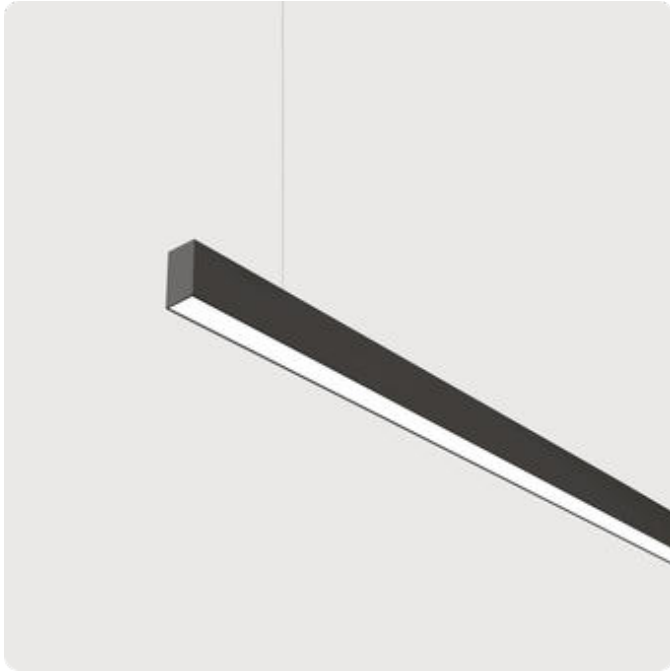

Matric-RX

Pendant light-line - Direct/indirect light distribution

Article code: LRXGBE-830M-L1475-A

Illustrations may only be similar and serve as an orientation.

Matric-RX. LED. Pendant light-line. Luminaire body made of high-quality aluminum profile. Surface finish Jet Black. Direct/indirect light distribution. Colour temperature: 3000K (Warm White). Colour Rendering Index (CRI): >80. Wall-Washer for asymmetrical light distribution. Switchable. LxWxH (rectangular). L=1475mm. W=40mm. H=75mm. Single-cord suspension (Set). Pendant length max 1500mm. Power supply: transparent. Ceiling rose: Matching

Matric-RX

Pendant light-line - Direct/indirect light distribution

Article code: LRXGBE-830M-L1475-A

Customer / Project: _____

Note: _____

Productname	Matric-RX
Lamp	LED
Installation Type	Pendant light-line
Surface finish	Jet Black
Light characteristics	Direct/indirect light distribution
Colour temperature	3000K
Colour Rendering Index (CRI)	CRI>80
Optical system	Wall-Washer
Control	Switchable
Length L/Diameter D (mm)	L=1475mm
Width W (mm)	W=40mm
Height H (mm)	H=75mm
Current/Power	Medium-Power
Luminous Flux	4731lm
Power consumption	45W
Suspension	Single susp. (Set)
Ceiling rose colour	Ceiling rose: (Matching luminaire`s surface colour
Pendant length (mm)	Pendant length max 1500mm
Degree of protection	IP20
Certification	Prüfzeichen: ENEC
Cable Colour	Power supply: transparent
LED lifetime	L85B10 (tq 25°C) = 50.000h
Photometric code	8 30 / 3 3 9
Photobiological class	RG0 (EN62471)
Indoor/Outdoor	Indoor: ta [ambient] max. 25°C
Weight (kg)	4,2kg