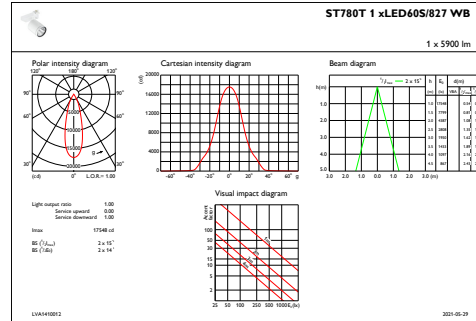

## Abmessungsskizzen

StyliD Evo Performance ST780

Photometrische Daten

OFPC1\_ST780T1xLED60S827WB

IFAS1\_ST780T1xLED60S827WB

IFCC1\_ST780T1xLED60S827WB