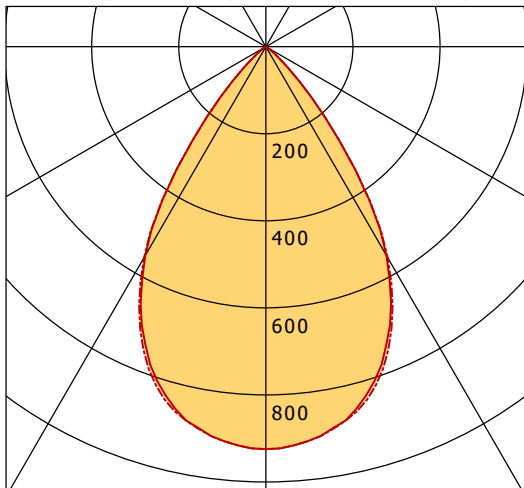

LK-CH 045.081.830.50.2/DALI

Lichtkanal 045 | Light-Insert | Choc (1xLED 15W 830/3000K 1470lm)

— C0/C180 cd / 1000 lm - - - - C90/C270

	C0	C90	C180	C270
0°	925	925	925	925
15°	846	854	846	854
30°	554	559	554	559
45°	92	92	92	92
60°	2	2	2	2
75°	0	0	0	0
90°	0	0	0	0
cd / 1000 lm				

Offset [m] Cone width [m] Illuminance [lx]

η	LED
Efficiency	98 lm/W
Direct/Indirect	↓ 100% / ↑ 0%
System Power	15 W
UGR	X=4H, Y=8H
Reflection factors	70/50/20
UGR C0/C180	18.9
UGR C90/C270	18.8
CIE Flux Codes	90 100 100 100 100
Ra/CRI	>80