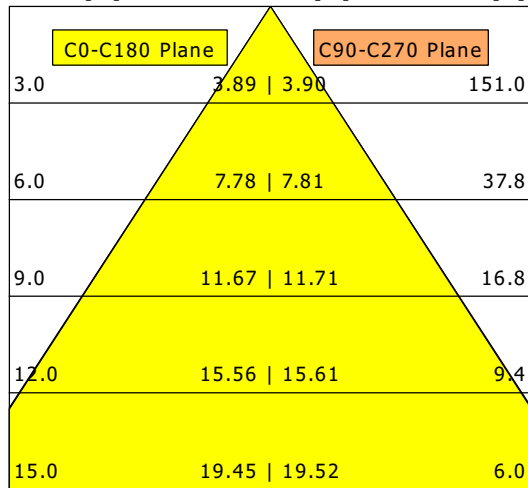

LK-CH 045.081.830.50.2/DALI

Lichtkanal 045 | Light-Insert | Choc (1xLED 15W 830/3000K 1470lm)

— C0/C180 cd / 1000 lm - - - - C90/C270

	C0	C90	C180	C270
0°	925	925	925	925
15°	846	854	846	854
30°	554	559	554	559
45°	92	92	92	92
60°	2	2	2	2
75°	0	0	0	0
90°	0	0	0	0
cd / 1000 lm				

Offset [m] Cone width [m] Illuminance [lx]

η	LED
Efficiency	98 lm/W
Direct/Indirect	↓ 100% / ↑ 0%
System Power	15 W
UGR	X=4H, Y=8H
Reflection factors	70/50/20
UGR C0/C180	18.9
UGR C90/C270	18.8
CIE Flux Codes	90 100 100 100 100
Ra/CRI	>80