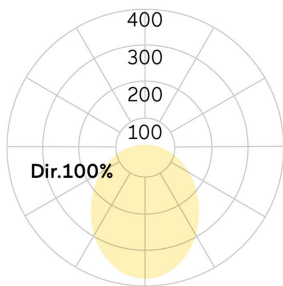

lightnet

Matric-G5

Pendant light-line - Direct light distribution

Article code: LG5OEE-830M-L1765-Y

Customer / Project: _____

Note: _____

Productname	Matric-G5
Lamp	LED
Installation Type	Pendant light-line
Surface finish	Silver Anodised
Light characteristics	Direct light distribution
Colour temperature	3000K
Colour Rendering Index (CRI)	CRI>80
Optical system	Opal diffuser
Control	Switchable
Length L/Diameter D (mm)	L=1765mm
Width W (mm)	W=81mm
Height H (mm)	H=81mm
Current/Power	Medium-Power
Luminous Flux	4628lm
Power consumption	38W
Suspension	Y-susp. (Set)
Ceiling rose colour	Ceiling rose: Matching luminaire`s surface colour
Pendant length (mm)	Pendant length max 1500mm
Degree of protection	IP20
Certification	Prüfzeichen: ENEC
Cable Colour	Power supply: transparent
LED lifetime	L85B10 (tq 25°C) = 50.000h
Photometric code	8 30 / 3 3 9
Photobiological class	RG0 (EN62471)
Indoor/Outdoor	Indoor: ta [ambient] max. 25°C
Weight (kg)	6kg