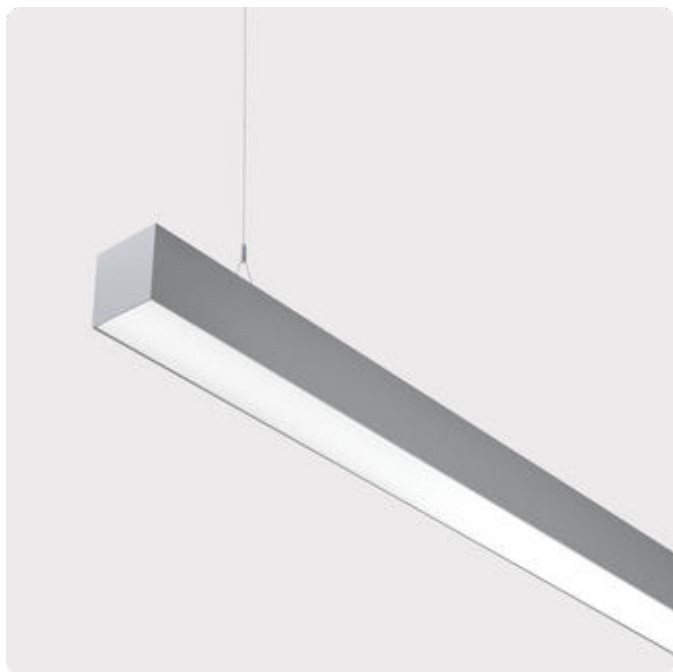

lightnet

Matric-G5

Pendant light-line - Direct light distribution

Article code: LG5OEE-830M-L1765-Y

Illustrations may only be similar and serve as an orientation.

Matric-G5. LED. Pendant light-line. Luminaire body made of high-quality aluminum profile. Surface finish Silver Anodised. Direct only light distribution. Colour temperature: 3000K (Warm White). Colour Rendering Index (CRI): >80. Opal diffuser for enhanced light transmission and perfect uniform illumination. Switchable. LxWxH (rectangular). L=1765mm. W=81mm. H=81mm. Y-cord suspension with power supply cable and ceiling rose (Set). Pendant length max 1500mm. Power supply: transparent. Ceiling rose:

lightnet

Matric-G5

Pendant light-line - Direct light distribution

Article code: LG5OEE-830M-L1765-Y

Customer / Project: _____

Note: _____

Productname	Matric-G5
Lamp	LED
Installation Type	Pendant light-line
Surface finish	Silver Anodised
Light characteristics	Direct light distribution
Colour temperature	3000K
Colour Rendering Index (CRI)	CRI>80
Optical system	Opal diffuser
Control	Switchable
Length L/Diameter D (mm)	L=1765mm
Width W (mm)	W=81mm
Height H (mm)	H=81mm
Current/Power	Medium-Power
Luminous Flux	4628lm
Power consumption	38W
Suspension	Y-susp. (Set)
Ceiling rose colour	Ceiling rose: Matching luminaire`s surface colour
Pendant length (mm)	Pendant length max 1500mm
Degree of protection	IP20
Certification	Prüfzeichen: ENEC
Cable Colour	Power supply: transparent
LED lifetime	L85B10 (tq 25°C) = 50.000h
Photometric code	8 30 / 3 3 9
Photobiological class	RG0 (EN62471)
Indoor/Outdoor	Indoor: ta [ambient] max. 25°C
Weight (kg)	6kg