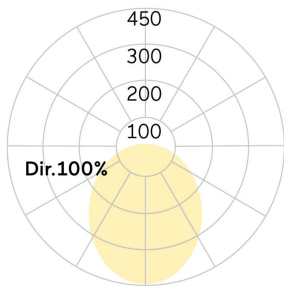

Matric-FX

Recessed mounted light line, mounting brackets
incl - Direct light distribution

Article code: LFXOEE-840M-L2065

Customer / Project: _____

Note: _____

Productname	Matric-FX
Lamp	LED
Installation Type	Recessed mounted light line, mounting brackets incl
Surface finish	Silver Anodised
Light characteristics	Direct light distribution
Colour temperature	4000K
Colour Rendering Index (CRI)	CRI>80
Optical system	Opal diffuser
Control	Switchable
Length L/Diameter D (mm)	L=2065mm
Width W (mm)	W=50mm
Height H (mm)	H=65mm
Current/Power	Medium-Power
Luminous Flux	3190lm
Power consumption	27W
Degree of protection	IP20
LED lifetime	L85B10 (tq 25°C) = 50.000h
Photometric code	8 40 / 3 3 9
Photobiological class	RG0 (EN62471)
Indoor/Outdoor	Indoor: ta [ambient] max. 25°C
Weight (kg)	4,4kg