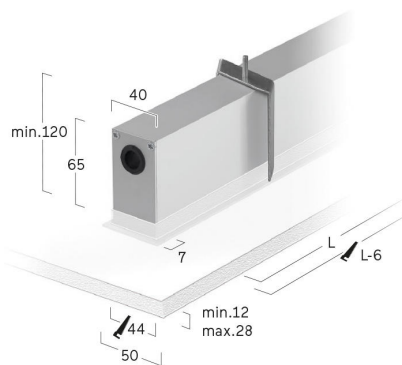

Matric-FX

Recessed mounted light line, mounting brackets
incl - Direct light distribution

Article code: LFXOEE-840M-L2065

Customer / Project: _____

Note: _____

Productname	Matric-FX
Lamp	LED
Installation Type	Recessed mounted light line, mounting brackets incl
Surface finish	Silver Anodised
Light characteristics	Direct light distribution
Colour temperature	4000K
Colour Rendering Index (CRI)	CRI>80
Optical system	Opal diffuser
Control	Switchable
Length L/Diameter D (mm)	L=2065mm
Width W (mm)	W=50mm
Height H (mm)	H=65mm
Current/Power	Medium-Power
Luminous Flux	3190lm
Power consumption	27W
Degree of protection	IP20
LED lifetime	L85B10 (tq 25°C) = 50.000h
Photometric code	8 40 / 3 3 9
Photobiological class	RG0 (EN62471)
Indoor/Outdoor	Indoor: ta [ambient] max. 25°C
Weight (kg)	4,4kg