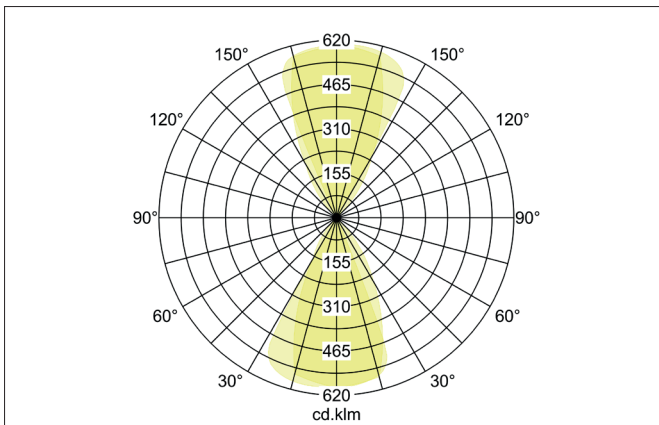

MARIBO LED wall surface mounted luminaire, IP54
Article no. 60110103

Light.
For Generations.

Tender

LED wall surface mounted luminaire, IP54, Rectangular. Ceiling cut-out Installation depth mm, Length 180 mm, Width 66 mm, Weight 1,835 kg, with rotationssymmetrical, deep, wide distributed light intensity. optimal light distribution due to a glass transparent cover. Luminous flux 424 lm, Power 2 x 7,4 W, Light colour warm white, Correlated color temperature (CCT) 3.000 K, Colour rendering index CRI > 90, Housing material: Aluminium / Glass, Colour: Graphite, Permissible ambient temperature (ta): -20 °C - +25 °C, Protection class (EN 61140): I, Degree of protection (DIN EN 60529): IP54, .With electronic driver, on/off switchable.

| Article data | |
|-------------------|--|
| Article no. | 60110103 |
| GTIN | 4251433915416 |
| Series name | MARIBO |
| Short description | LED wall surface mounted luminaire, IP54 |
| Material | Aluminium / Glass |
| Colour | Graphite |
| Type of surface | Matt |
| Shape | Rectangular |
| Length | 180 mm |
| Width | 66 mm |
| Height | 150 mm |
| Scope of delivery | Incl. built-in 230 V power supply, not dimmable. |
| Weight | 1.835 kg |

MARIBO LED wall surface mounted luminaire, IP54

Article no. 60110103

Light.
For Generations.

| Lighting technology | |
|---------------------|-----------------|
| Colour temperature | 3.000 K |
| Light colour | White |
| Light output | Direct/Indirect |
| Luminous flux | 424 lm |
| System efficiency | 57 lm/W |
| Colour rendering | CRI > 90 |
| Beam angle | 100° |
| Light sharing | Symmetric |