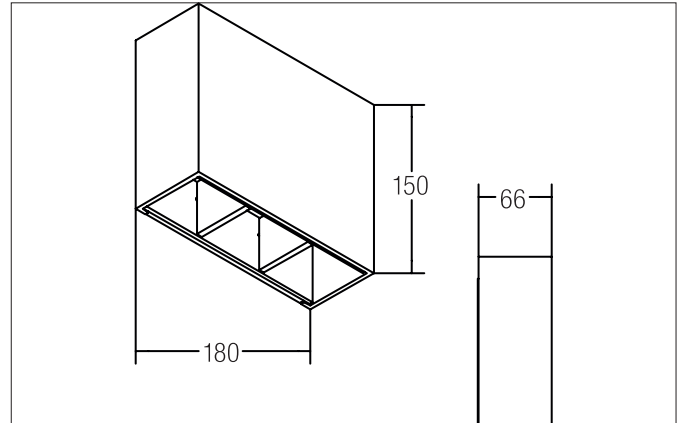

MARIBO LED wall surface mounted luminaire, IP54
Article no. 60110103

Light.
For Generations.

Tender

LED wall surface mounted luminaire, IP54, Rectangular. Ceiling cut-out Installation depth mm, Length 180 mm, Width 66 mm, Weight 1,835 kg, with rotationssymmetrical, deep, wide distributed light intensity. optimal light distribution due to a glass transparent cover. Luminous flux 424 lm, Power 2 x 7,4 W, Light colour warm white, Correlated color temperature (CCT) 3.000 K, Colour rendering index CRI > 90, Housing material: Aluminium / Glass, Colour: Graphite, Permissible ambient temperature (ta): -20 °C - +25 °C, Protection class (EN 61140): I, Degree of protection (DIN EN 60529): IP54, .With electronic driver, on/off switchable.

| Article data | |
|-------------------|--|
| Article no. | 60110103 |
| GTIN | 4251433915416 |
| Series name | MARIBO |
| Short description | LED wall surface mounted luminaire, IP54 |
| Material | Aluminium / Glass |
| Colour | Graphite |
| Type of surface | Matt |
| Shape | Rectangular |
| Length | 180 mm |
| Width | 66 mm |
| Height | 150 mm |
| Scope of delivery | Incl. built-in 230 V power supply, not dimmable. |
| Weight | 1.835 kg |

| Packing data | |
|-------------------------|---|
| Gross weight | 2.024 kg |
| Length of packaging | 200 mm |
| Packaging width | 80 mm |
| Packaging height | 240 mm |
| Disposal at end of life | This product must not be disposed of with household waste. You are obliged, to dispose of such electrical waste separately. By disposing of electrical waste and other old or defective electronics separately, you support recycling or other forms of re-use. In that way you help to take care and to avoid that harmful substances get into the environment. |