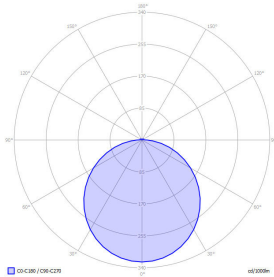

## Basic-A6

Surface mounted luminaire - Direct only omnidirectional light distribution

Article code: BA6FSL-840M-D500

Illustrations may only be similar and serve as an orientation.

Basic-A6. LED. Surface mounted luminaire for wall or ceiling mounting. Luminaire body made of high-quality aluminum profile. Surface finish Radiant Silver. Direct only omnidirectional light distribution. Colour temperature: 4000K (Cool White). Colour Rendering Index (CRI): >80. Ambient diffuser made of frosted methacrylate for enhanced light transmission and perfect uniform illumination. Dimmable DALI. DxH (round). D=500mm. H=35+25mm.

## Basic-A6

Surface mounted luminaire - Direct only omnidirectional light distribution

Article code: BA6FSL-840M-D500

Customer / Project: \_\_\_\_\_

Note: \_\_\_\_\_

Productname	Basic-A6
Lamp	LED
Installation Type	Surface mounted luminaire
Surface finish	Radiant Silver
Light characteristics	Direct only omnidirectional light distribution
Colour temperature	4000K
Colour Rendering Index (CRI)	CRI>80
Optical system	Ambient diffuser
Control	Dimmable (DALI)
Length L/Diameter D (mm)	D=500mm
Height H (mm)	H=35+25mm
Current/Power	Medium-Power
Luminous Flux	2450lm
Power consumption	17W
Degree of protection	IP20
Certification	Prüfzeichen: ENEC
LED lifetime	L85B10 (tq 25°C) = 50.000h
Photometric code	8 40 / 3 3 9
Photobiological class	RG0 (EN62471)
Indoor/Outdoor	Indoor: ta [ambient] max. 25°C
Weight (kg)	4,9kg