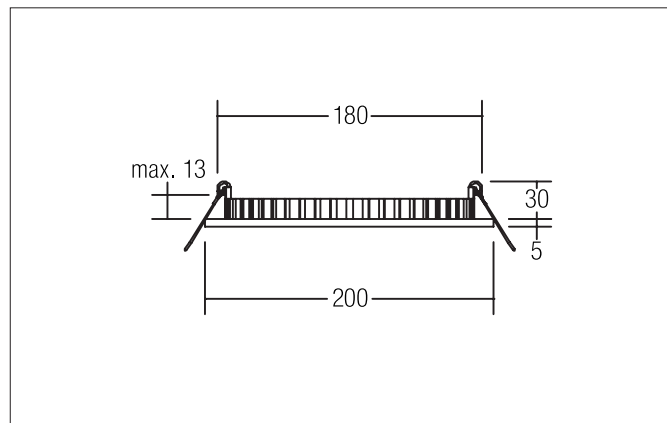

FLAT30 LED recessed panel

Article no. 12217073

Light.
For Generations.**Tender**

LED recessed panel, Round. Toolless ceiling installation by installation springs. Ceiling cut-out Ø 180 mm, Installation depth 30 mm, Outer diameter 200 mm, Weight 0,336 kg, with rotationssymmetrical, deep, wide distributed light intensity. optimal light distribution due to a plastic, opal cover. Luminous flux 1.040 lm, Power 1 x 16 W, Light colour warm white, Correlated color temperature (CCT) 3.000 K, Colour rendering index CRI > 80, Housing material: Aluminium / Plastic, Colour: White, Permissible ambient temperature (ta): -20 °C - +25 °C, Protection class (EN 61140): III, Degree of protection (DIN EN 60529): IP20, .For connection to an external driver, which is not included in the scope of delivery of the luminaire. Depending on driver dimmable.

Article data	
Article no.	12217073
GTIN	4251433915577
Series name	FLAT30
Short description	LED recessed panel
Material	Aluminium / Plastic
Colour	White
Type of surface	Matt
Shape	Round
Outer diameter	200 mm
Built-in diameter	180 mm
Installation depth	30 mm
Height	5 mm
Weight	0.336 kg

FLAT30 LED recessed panel

Article no. 12217073

Light.
For Generations.

Lighting technology	
Colour temperature	3.000 K
Light colour	White
Light output	Direct
Luminous flux	1,040 lm
System efficiency	65 lm/W
Colour rendering	CRI > 80
Reflector	Without
Beam angle	120°
Light sharing	Symmetric

Operating technology of the luminaire	
System output	16 W
Voltage type	DC
DC nominal voltage max	24 V
Lamp	LED
Protection class	III
Degree of protection	IP20
Dimmable	Yes
Control	Depending on driver
Bulb change possible	The light source of this luminaire may only be replaced by the manufacturer or a service technician commissioned by him or a similarly qualified person.