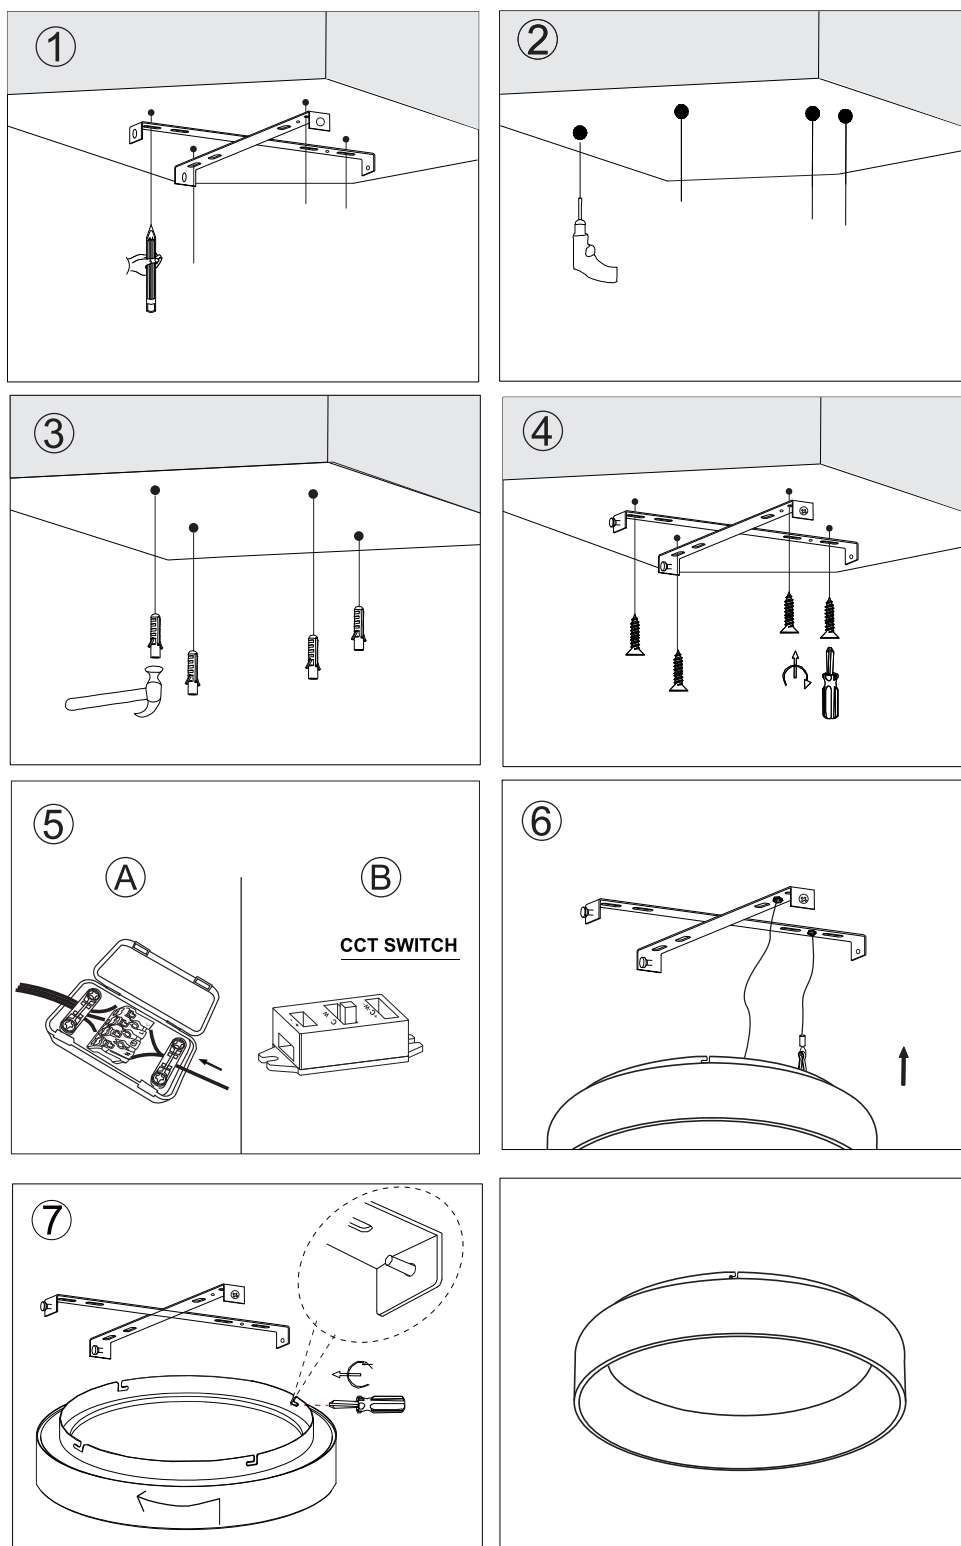

Artikel Nr. / Article No.: 348184-185

Deckenaufbauleuchte Sculptoris / Surface mounted ceiling lamp Sculptoris
220-240V AC/50-60Hz, 400 mm / 30 W, 600 mm / 42 W, 800 mm / 60 W

Achtung! Für diese Arbeiten müssen Sie die Spannungsversorgung trennen.
Attention! For this work you must turn off the power supply.

N = Blau • ⊕ = Gelb / Grün • L = Braun
N = Blue • ⊕ = Yellow / Green • L = Brown

Dieses Produkt enthält eine Lichtquelle der Energieeffizienzklasse F.
This product contains a light source of energy efficiency class F.