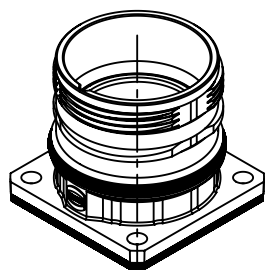

panel cut out

Plastic snap ring - Male

Plastic snap ring - Female

	All rights reserved Department EL PD	All Dimensions in mm Original Size DIN A4		Scale 2:1	Free size tol.		Ref.
		Created by DYCKC	Inspected by GRUBES	Standardisation TIEMANNA	Date 2019-07-19	State Final Release	
HARTING Electric GmbH & Co. KG D-32339 Espelkamp		Title M23 HBM front 2,7mm			Doc-Key / ECM-Nr. 100703681/UGD/001/C 500000154908		Rev. C
		Type TB	Number 09 15 100 0301				Page 1/1