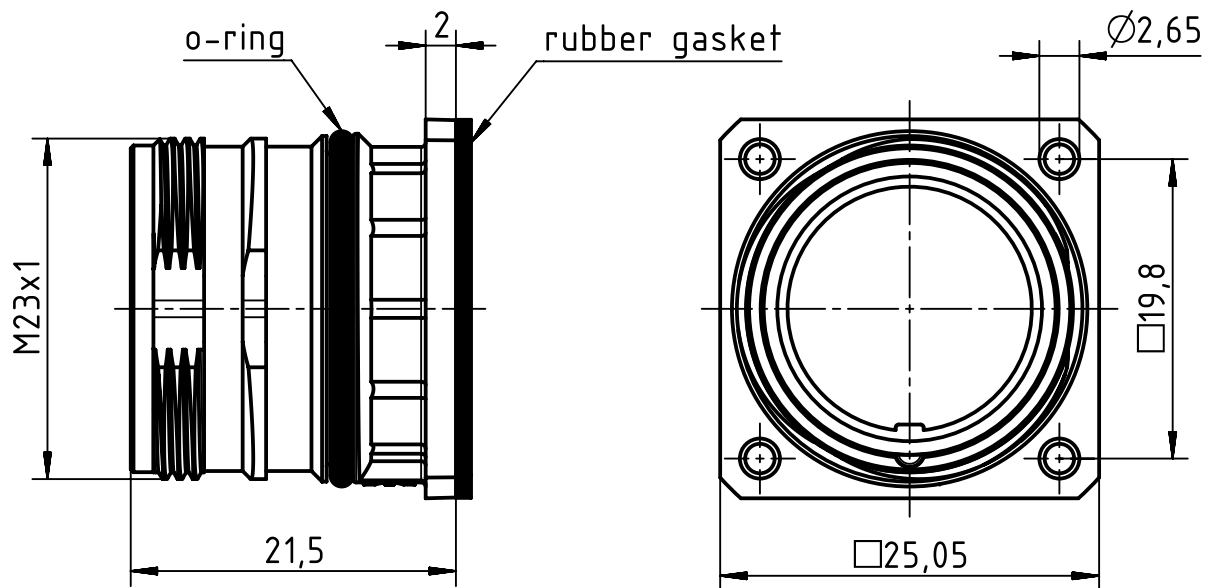

panel cut out

Plastic snap ring - Male

Plastic snap ring - Female

	All rights reserved Department EL PD	All Dimensions in mm Original Size DIN A4		Scale 2:1	Free size tol.		Ref.
		Created by DYCKC	Inspected by GRUBES	Standardisation TIEMANNA	Date 2019-07-19	State Final Release	
HARTING Electric GmbH & Co. KG D-32339 Espelkamp		Title M23 HBM front 2,7mm			Doc-Key / ECM-Nr. 100703681/UGD/001/C 500000154908		Rev. C
		Type TB	Number 09 15 100 0301				Page 1/1