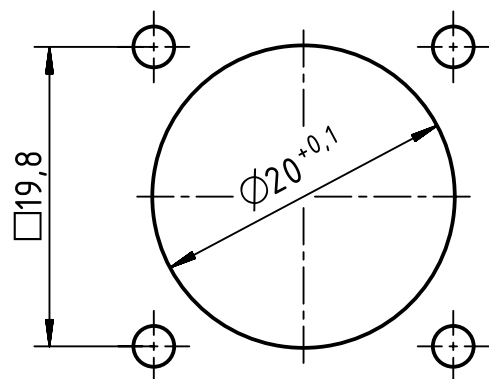

panel cut out

Plastic snap ring - Male

Plastic snap ring - Female

	All rights reserved Department EL PD	All Dimensions in mm Original Size DIN A4		Scale 2:1	Free size tol.		Ref.
		Created by DYCKC	Inspected by GRUBES	Standardisation TIEMANNA	Date 2019-07-19	State Final Release	
HARTING Electric GmbH & Co. KG D-32339 Espelkamp		Title M23 HBM front 2,7mm			Doc-Key / ECM-Nr. 100703681/UGD/001/C 500000154908		Rev. C
		Type TB	Number 09 15 100 0301				Page 1/1