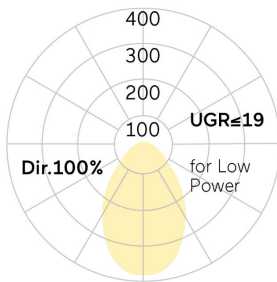

Matric-G3

Pendant light-line - Direct light distribution

Article code: LG3AEE-840E-L1182-Y

Customer / Project: _____

Note: _____

Productname	Matric-G3
Lamp	LED
Installation Type	Pendant light-line
Surface finish	Silver Anodised
Light characteristics	Direct light distribution
Colour temperature	4000K
Colour Rendering Index (CRI)	CRI>80
Optical system	Microprismatic screen
Control	Switchable
Length L/Diameter D (mm)	L=1182mm
Width W (mm)	W=55mm
Height H (mm)	H=75mm
Current/Power	Low-Power
Luminous Flux	1640lm
Power consumption	16W
Suspension	Y-susp. (Set)
Ceiling rose colour	Ceiling rose: Matching luminaire`s surface colour
Pendant length (mm)	Pendant length max 1500mm
Degree of protection	IP20
Certification	Prüfzeichen: ENEC
Cable Colour	Power supply: transparent
LED lifetime	L90B10 (tq 25°C) = 50.000h
UGR	UGR<=19
Photometric code	8 40 / 3 3 9
Photobiological class	RG0 (EN62471)
Indoor/Outdoor	Indoor: ta [ambient] max. 25°C
Weight (kg)	3kg