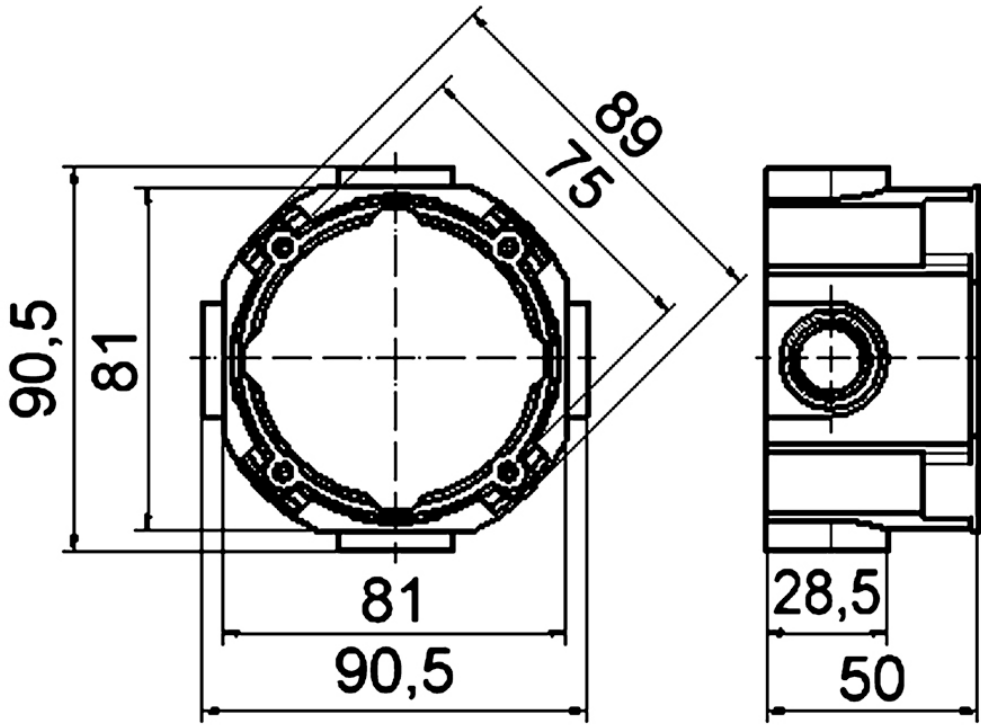

Accessories sockets

Product description	
BALS-Prd.-Nr	180
EAN	4024941001809
Product category	Wall socket
Colour code	gray RAL 7035
Colour of appliance	Enclosure grey RAL 7035
Height	89mm
Width	89mm
Depth	50mm
Material of enclosure	Polycarbonate

Additional technical properties	
	wall socket for panel mounting socket outlet type household

Logistics data	
Weight/pcs	0.054 kg / Piece
Packaging	Bag
Content amount	1 ST
EAN	4024941001809
Length	50 mm
Width	89 mm
Height	89 mm
Weight	0.055 kg
Volume	396.05 ccm
Packaging	Carton
Content amount	10 ST
EAN	4024941959681
Length	275 mm
Width	175 mm
Height	137 mm
Weight	0.665 kg
Volume	5,737.5 ccm