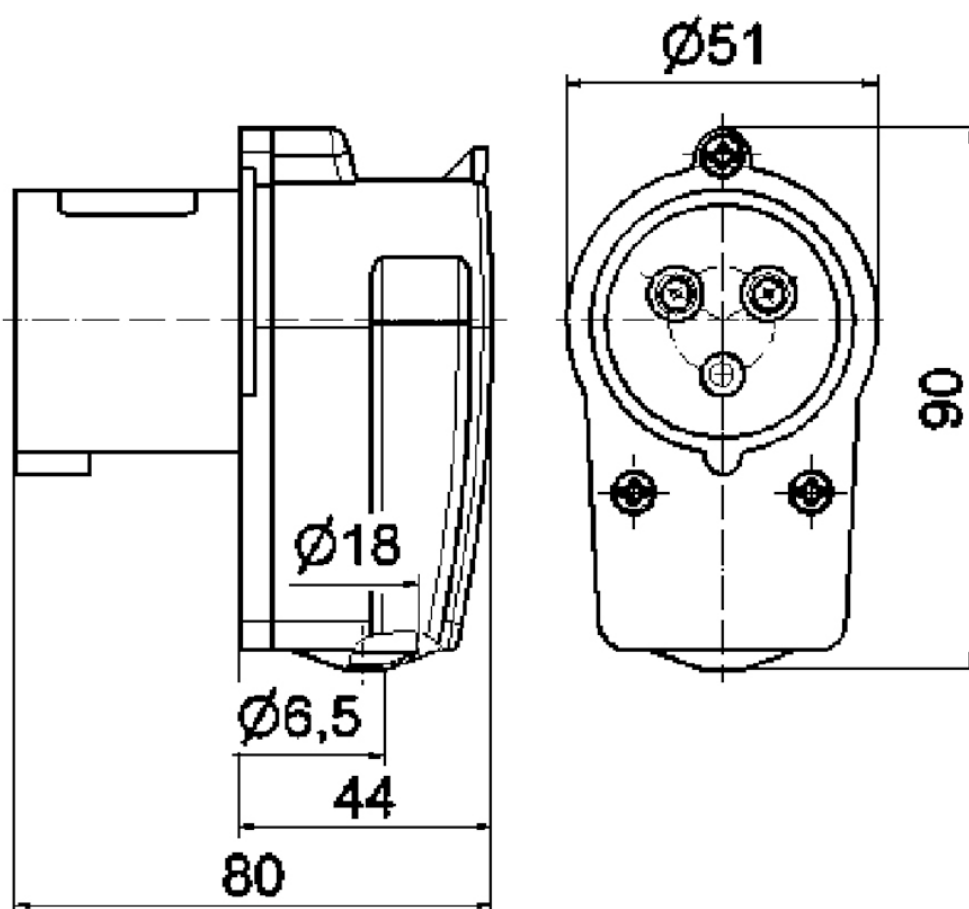

Angled plug - with inward-curving cable sleeve

Product description	
BALS-Prd.-Nr	231
EAN	4024941002318
Product category	Angled plug
Current	16A
Number of poles	3p
Poles	2P+PE
Position of earth contact	6 h
Voltage	200 up to 250V
Frequency	50 and 60Hz

Product description	
Protection degree	IP44
Colour code	blue RAL 5015
Colour of appliance	Collar blue RAL 5015, anti-kink sleeve gr RAL 7035, Enclosure grey RAL 7035
Connection design	with screw terminal
Maximum conductor size	2,5 qmm
Cable entry	Anti-kink sleeve
Height	89mm
Width	51mm
Depth	78mm
Material of enclosure	Polyamide
Contact	The contact carrier is made of polyamide, The contacts are brass

Additional technical properties	
	With internal cable sleeve, With short cable sleeve

Logistics data	
Weight/pcs	0.125 kg / Piece
Packaging	Bag
Content amount	1 ST
EAN	4024941002318
Length	51 mm

Logistics data	
Width	78 mm
Height	89 mm
Weight	0.126 kg
Volume	354.042 ccm
Packaging	Carton
Content amount	10 ST
EAN	4024941968201
Length	275 mm
Width	175 mm
Height	137 mm
Weight	1.375 kg
Volume	5,737.5 ccm