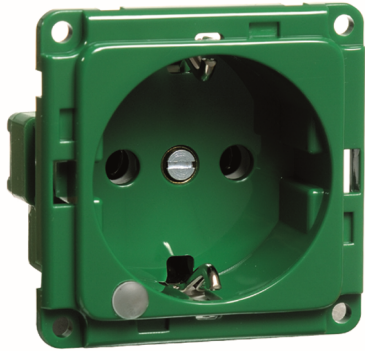

**SCHUKO socket with indicator lamp
mint green**

Product Data Sheet

With child-protection	Yes
Frequency	50-60Hertz
Nominal voltage	250Volt
Halogen free	Yes
Nominal current	16Ampere
Model	Protective contact (SCHUKO)
Connection type	Plug clamp
Colour	Green
Mounting method	Other
Type of fastening	Mounting with screw
Material	Plastic
Material quality	Thermoplastic
Surface protection	Untreated
Suitable for degree of protection (IP)	IP20

**SCHUKO socket with indicator lamp
mint green**

SCHUKO socket with indicator lamp LED, with green cover and green socket double pole, 16 A 250 V, with clamp terminals, with green LED as voltage indicator, 230 V/1 mA, LED lifetime approx. 10 years, with cover for front fixing, with increased protection against electric shock