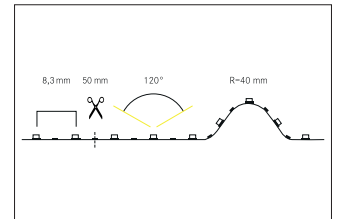

QualityFlex Select flex lighting 5 m, CRI > 90, 28,8 W / m, IP00

Artikel-Nr. 15206003

QualityFlex Select flex lighting 5 m, CRI > 90, 28,8 W / m, IP00, white, 3.000K, CRI > 90. LED flex lighting for decorative, technical as well as efficient lighting of light coves, linear applications and backlighting, basic or general lighting of rooms, architectural applications and for areas where high illumination is required, such as indirect or direct lighting, luminous ceilings, gastronomy lighting and much more. Länge: 5000.0 mm Lampenleistung je Meter: 28.8 W/m, Lichtstrom je Meter: 2480.0 lm/m, Schutzart raumseitig: IP00, Schutzklasse: III, Spannung: 24V DC, Abstrahlwinkel: 120.0 °, 120 LEDs pro Meter, Chip-Abstand (Short Pitch) : 8,3mm. Zur Individuellen Anwendung kann die LED-Flexplatte alle 50 mm eingekürzt werden. Die maximale Systemlänge von 3.000mm darf mit einer Einspeisung nicht überschritten werden. This luminaire contains incorporated and non-exchangeable LED light sources.

Artikel-Nr.	15206003
Stand:	06.12.2021 17:48

Colour temperature	3000 K
Light colour	White
Luminous flux per meter	2,480 lm/m
Power	144 W
Lamp power per meter	28.8 W/m
Power fix	144 W
Beam angle	120 °
Length	5,000 mm
Width	10 mm
Aufbauhöhe	1.4 mm
Length of individual sections	50 mm
Degree of protection	IP00

Protection class	III
McAdam-Step	McAdam-Step 5
Short Pitch	8.3 mm
Number of lamps per meter	120 Qty
Voltage	24V
Voltage type	DC
Ambient temperature	-10 °C bis +40 °C
Control	Dimming depending on driver
Circuit type	Parallel conduction
Length of the connection line	350 mm
Maximum module length	3,000 mm