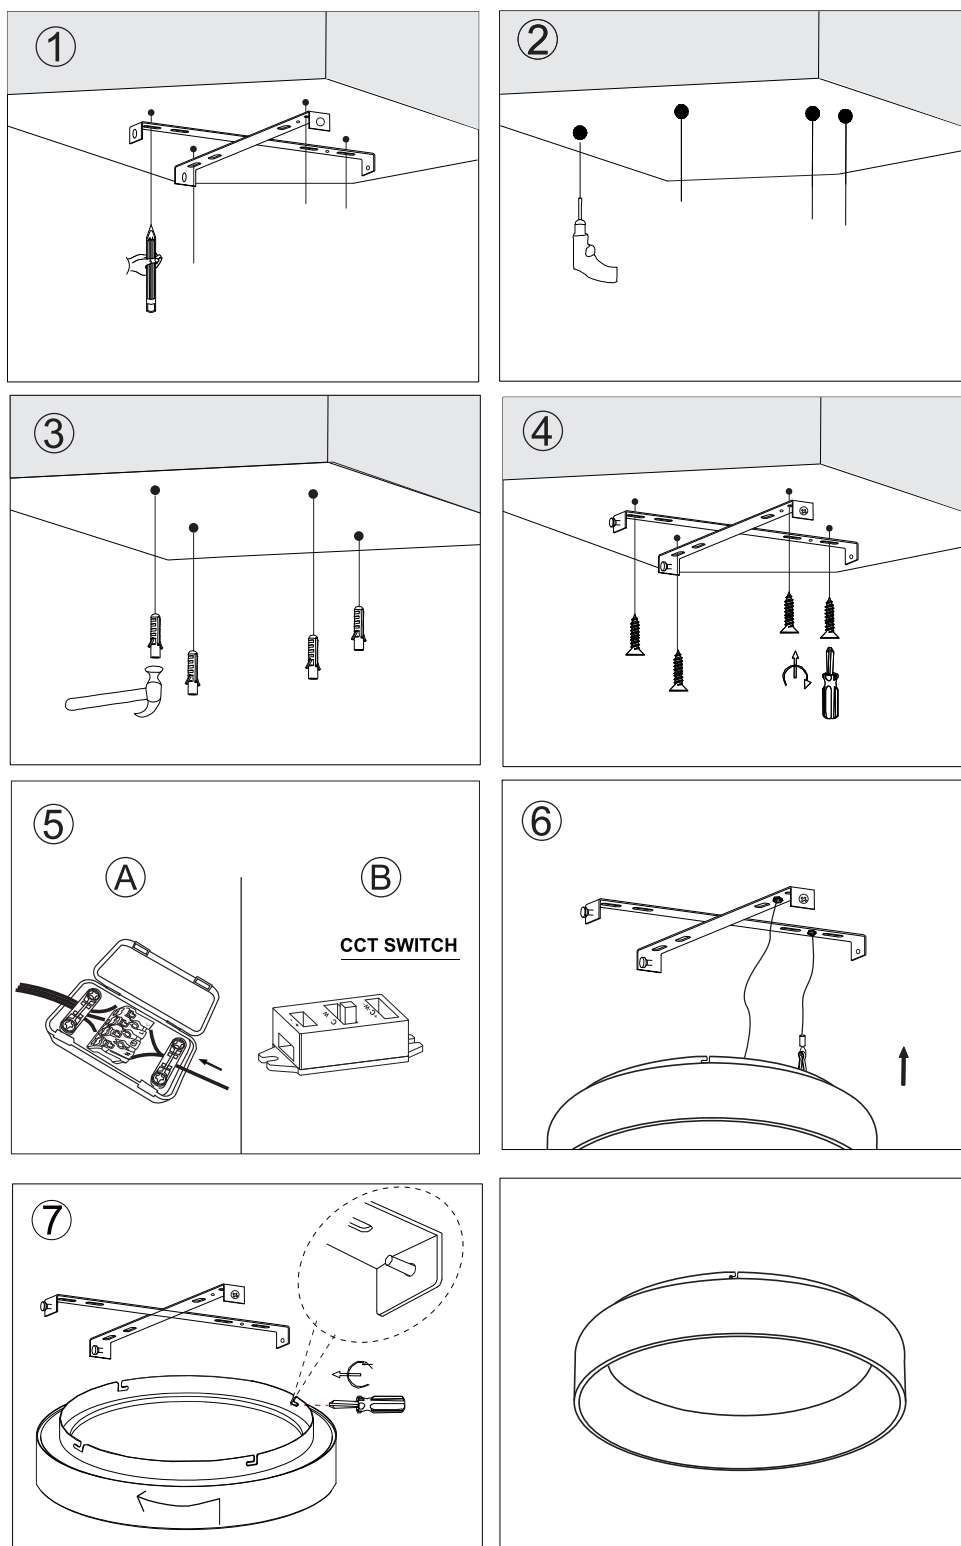

Artikel Nr. / Article No.: 348180-183

Deckenaufbauleuchte Sculptoris / Surface mounted ceiling lamp Sculptoris
220-240V AC/50-60Hz, 400 mm / 30 W, 600 mm / 42 W, 800 mm / 60 W

Achtung! Für diese Arbeiten müssen Sie die Spannungsversorgung trennen.
Attention! For this work you must turn off the power supply.

N = Blau • ⊕ = Gelb / Grün • L = Braun
N = Blue • ⊕ = Yellow / Green • L = Brown

Dieses Produkt enthält eine Lichtquelle der Energieeffizienzklasse E.
This product contains a light source of energy efficiency class E.