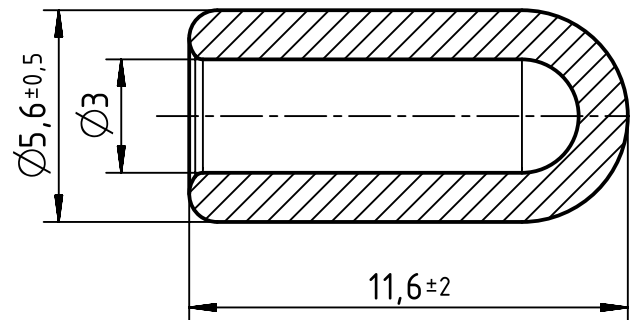

1 2 3 4 5 6

A

B

C

D

A-A

Material: soft PVC, colour: red
limiting temperatures -10°C ... $+60^{\circ}\text{C}$

	All rights reserved Department EL PD - DE	All Dimensions in mm Original Size DIN A4		Scale 5:1	Free size tol.		Ref.		
		HARTING Electric GmbH & Co. KG D-32339 Espelkamp		Created by HOLLERT	Inspected by RIEPE	Standardisation RUETERA	Date 2017-10-23	State Final Release	
Title Protection cap LC female contact red							Doc-Key / ECM-Nr. 100727906/UGD/001/C 5000001224.80		
Type TB			Number 20 80 000 1081				Rev. C	Page 1/1	