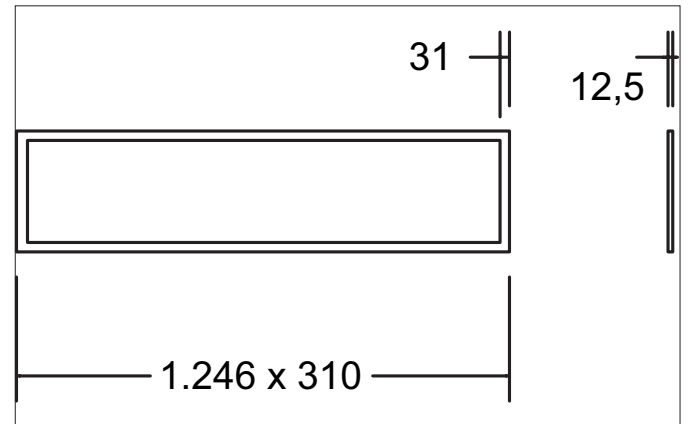

OREN LED-Panel 1.246 x 310 mm MP DALI-2  
Article no. 32647074

Light.  
For Generations.

#### Tender

In a compact design, for installation in tool-less rapid assembly systems.

Article data	
Article no.	32647074
GTIN	4251433970859
Series name	OREN
Short description	LED-Panel 1.246 x 310 mm MP DALI-2
Material	Aluminium / Polystyrene
Colour	White
Shape	Rectangular
Built-in width	310 mm
Built-in length	1246 mm
Installation depth	12.5 mm
Length	1,246 mm
Width	310 mm
Hight	12.5 mm
Scope of delivery	inkl. Philips DALI-2 dimmbares Betriebsgerät
Weight	2.500 kg

OREN LED–Panel 1.246 x 310 mm MP DALI-2  
Article no. 32647074

Light.  
For Generations.

Lighting technology	
Colour temperature	4000 K
Light colour	White
Light output	Direct
Luminous flux	4,080 lm
McAdam-Step	McAdam-Step 3
Colour rendering	CRI > 80
Reflector	Without
Beam angle	85°
Glare evaluation	UGR < 19
Light sharing	Symmetric

Accessories	
	Article no.: 81134070 Anbaurahmen HomeMade 1.270 x 330 mm  Abmessung: 1,270 mm x 330 mm x 52 mm
	Article no.: 81135070 Einbaurahmen HomeMade 1.290 x 338 mm  Abmessung: 1,290 mm x 328 mm x 30 mm