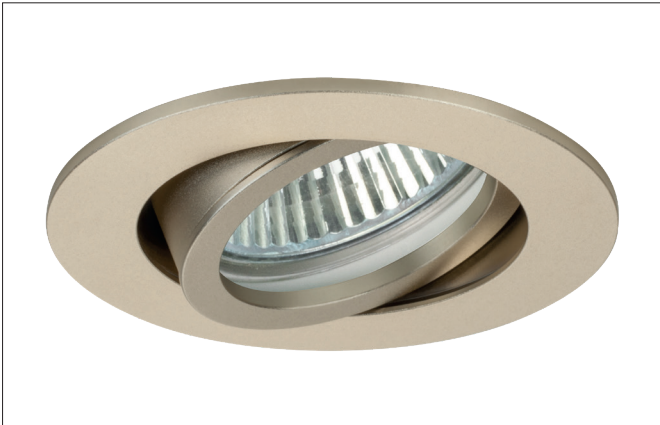

TIRREL-R Recessed spot, GU10

Article no. 36143630

Light.
For Generations.**Tender**

Recessed spot, GU10, champagne, Round. In a compact design, for installation in tool-less rapid assembly systems. Including bracket with GU10 socket for standard-compliant strain relief. Lamp holder: GU10, Mounting method: Recessed mounting, Place of installation: Ceiling-mounted, Material: Aluminium, Degree of protection: according to DIN EN 60529 IP20, Protection class: (EN 61140) II, Voltage: 230V AC 50Hz, Power: 50W, Amount of light sources / fittings: 1.0 Qty, Adjustability: Pivoted, With control gear: No, Control: Other.

Product Benefits

- Recessed spot in round design made of solid aluminum.
for LED retrofit lamps with GU10 base.
- Ceiling cutout 68 mm, diameter 82 mm, installation depth 125 mm, IP20.
- Swivel range 25°.
- Large color variation. Without visible snap ring.
- Classic, formally restrained design.
- In the same optics also available as GX5.3 version, as switchable and dimmable set (trailing-edge phase or DALI) and as a loudspeaker.
- In addition, in the same surface structure and in the same color also available in square version.

TIRREL-R Recessed spot, GU 10

Article no. 36143630

Light.
For Generations.

Article data	
Article no.	36143630
GTIN	4250047796657
Series name	TIRREL-R
Short description	Recessed spot, GU10
Material	Aluminium
Colour	Champagne
Type of surface	Matt
Shape	Round
Outer diameter	82 mm
Built-in diameter	68 mm
Installation depth	125 mm
Hight	3 mm
Weight	0.127 kg