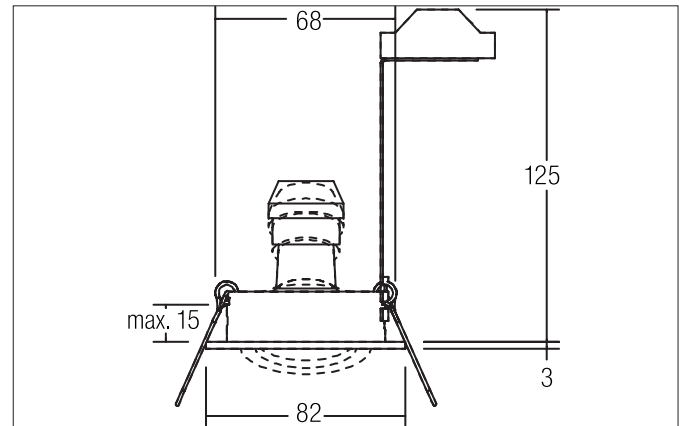

TIRREL-R Recessed spot, GU10

Article no. 36143630

Light.
For Generations.**Tender**

Recessed spot, GU10, champagne, Round. In a compact design, for installation in tool-less rapid assembly systems. Including bracket with GU10 socket for standard-compliant strain relief. Lamp holder: GU10, Mounting method: Recessed mounting, Place of installation: Ceiling-mounted, Material: Aluminium, Degree of protection: according to DIN EN 60529 IP20, Protection class: (EN 61140) II, Voltage: 230V AC 50Hz, Power: 50W, Amount of light sources / fittings: 1.0 Qty, Adjustability: Pivoted, With control gear: No, Control: Other.

Product Benefits

- Recessed spot in round design made of solid aluminum.
for LED retrofit lamps with GU10 base.
- Ceiling cutout 68 mm, diameter 82 mm, installation depth 125 mm, IP20.
- Swivel range 25°.
- Large color variation. Without visible snap ring.
- Classic, formally restrained design.
- In the same optics also available as GX5.3 version, as switchable and dimmable set (trailing-edge phase or DALI) and as a loudspeaker.
- In addition, in the same surface structure and in the same color also available in square version.

TIRREL-R Recessed spot, GU 10

Article no. 36143630

Light.
For Generations.

Article data	
Article no.	36143630
GTIN	4250047796657
Series name	TIRREL-R
Short description	Recessed spot, GU10
Material	Aluminium
Colour	Champagne
Type of surface	Matt
Shape	Round
Outer diameter	82 mm
Built-in diameter	68 mm
Installation depth	125 mm
Hight	3 mm
Weight	0.127 kg

Packing data	
Gross weight	0.174 kg
Length of packaging	140 mm
Packaging width	110 mm
Packaging hight	120 mm
Disposal at end of life	This product must not be disposed of with household waste. You are obliged, to dispose of such electrical waste separately. By disposing of electrical waste and other old or defective electronics separately, you support recycling or other forms of re-use. In that way you help to take care and to avoid that harmful substances get into the environment.