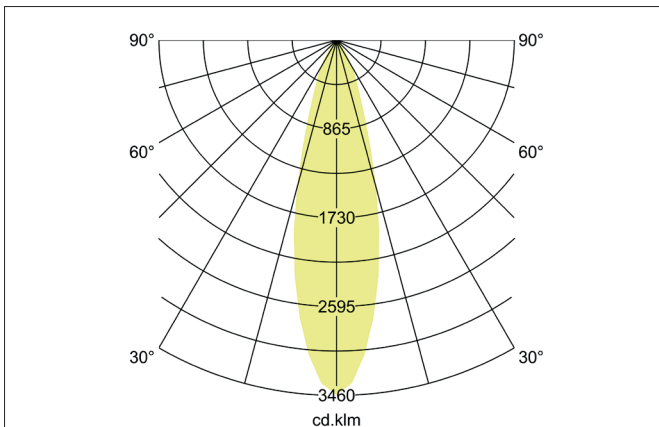

ARTEMIS MINI LED recessed spotlight, on/off switchable
Article no. 88253164

Light.
For Generations.

Tender

LED recessed spotlight, on/off switchable, Round. Ceiling cut-out Ø 138 mm, Installation depth 113 mm, Outer diameter 150 mm, Weight 0,900 kg, with rotationssymmetrical, deep, wide distributed light intensity. optimal light distribution due to a glass transparent cover. Luminous flux 3.690 lm, Power 1 x 27 W, Light colour neutral white, Correlated color temperature (CCT) 4.000 K, Colour rendering index CRI > 90, Housing material: Aluminium, Colour: Silver structure, Permissible ambient temperature (ta): -20 °C - +25 °C, Protection class (EN 61140): II, Degree of protection (DIN EN 60529): IP20, .With electronic driver, on/off switchable.

Article data	
Article no.	88253164
GTIN	4251433973256
Series name	ARTEMIS MINI
Short description	LED recessed spotlight, on/off switchable
Material	Aluminium
Colour	Silver
Type of surface	Structure
Shape	Round
Outer diameter	150 mm
Built-in diameter	138 mm
Installation depth	113 mm
Weight	0.900 kg

ARTEMIS MINI LED recessed spotlight, on/off switchable

Article no. 88253164

Light.
For Generations.

Lighting technology	
Colour temperature	4.000 K
Light colour	White
Light output	Direct
Luminous flux	3,690 lm
System efficiency	137 lm/W
Colour rendering	CRI > 90
Reflector	High-gloss
Beam angle	30°
Light sharing	Symmetric