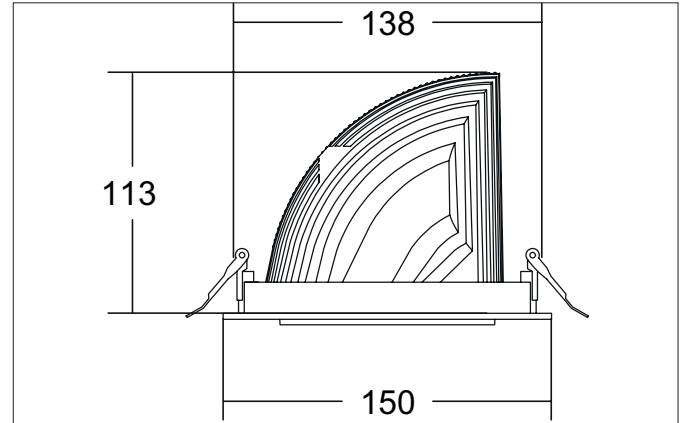

ARTEMIS MINI LED recessed spotlight, on/off switchable
Article no. 88253164

Light.
For Generations.

Tender

LED recessed spotlight, on/off switchable, Round. Ceiling cut-out Ø 138 mm, Installation depth 113 mm, Outer diameter 150 mm, Weight 0,900 kg, with rotationssymmetrical, deep, wide distributed light intensity. optimal light distribution due to a glass transparent cover. Luminous flux 3.690 lm, Power 1 x 27 W, Light colour neutral white, Correlated color temperature (CCT) 4.000 K, Colour rendering index CRI > 90, Housing material: Aluminium, Colour: Silver structure, Permissible ambient temperature (ta): -20 °C - +25 °C, Protection class (EN 61140): II, Degree of protection (DIN EN 60529): IP20, .With electronic driver, on/off switchable.

Article data	
Article no.	88253164
GTIN	4251433973256
Series name	ARTEMIS MINI
Short description	LED recessed spotlight, on/off switchable
Material	Aluminium
Colour	Silver
Type of surface	Structure
Shape	Round
Outer diameter	150 mm
Built-in diameter	138 mm
Installation depth	113 mm
Weight	0.900 kg

ARTEMIS MINI LED recessed spotlight, on/off switchable

Article no. 88253164

Light.
For Generations.

Lighting technology	
Colour temperature	4.000 K
Light colour	White
Light output	Direct
Luminous flux	3,690 lm
System efficiency	137 lm/W
Colour rendering	CRI > 90
Reflector	High-gloss
Beam angle	30°
Light sharing	Symmetric

Packing data	
Gross weight	0.95 kg
Length of packaging	150 mm
Packaging width	150 mm
Packaging height	113 mm
Disposal at end of life	This product must not be disposed of with household waste. You are obliged, to dispose of such electrical waste separately. By disposing of electrical waste and other old or defective electronics separately, you support recycling or other forms of re-use. In that way you help to take care and to avoid that harmful substances get into the environment.