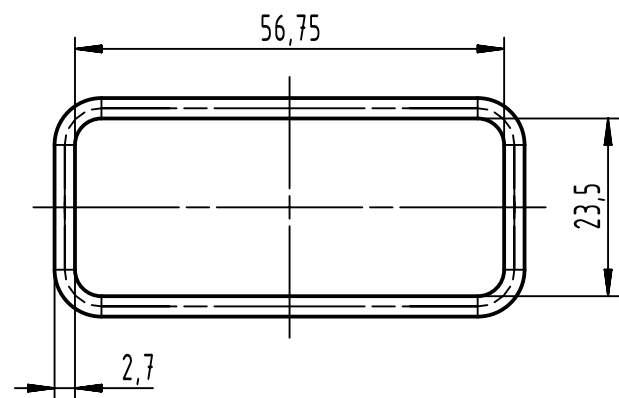

1 2 3 4 5 6

A
B
C
D

	All rights reserved Department EL PD	Created by 104458	Inspected by GERB	Standardisation	Date 2023-08-29	State Final Release	
		Title Profil-Gummidichtung Han 10A				Doc-Key / ECM-Nr. 101087087/UGD/000/A 500000252536	
HARTING D-32339 Espelkamp		Type TB	Number 09 20 000 9996			Rev. A	Page 1/1