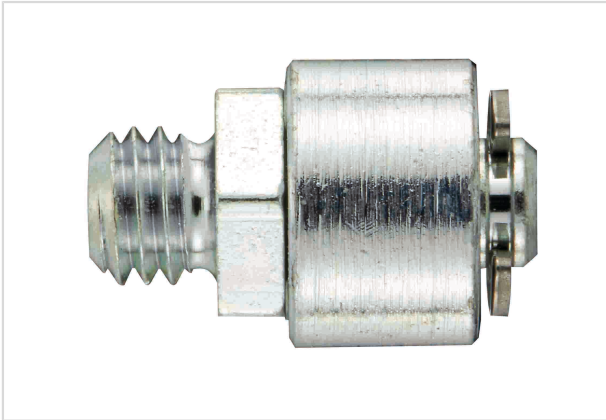

## SCREW BOLT WITH REEL

Image is for illustration purposes only. Please refer to product description.

Part number	09 30 000 9957
Specification	SCREW BOLT WITH REEL
HARTING eCatalogue	<a href="https://b2b.harting.com/09300009957">https://b2b.harting.com/09300009957</a>

### Identification

Category	Accessories
Type of accessory	Female screw lock

### Material properties

Material (accessories)	Steel, zinc plated
RoHS	compliant
ELV status	compliant
China RoHS	e
REACH Annex XVII substances	Not contained
REACH ANNEX XIV substances	Not contained
REACH SVHC substances	Not contained
California Proposition 65 substances	Yes
California Proposition 65 substances	Nickel