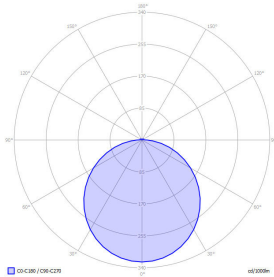

## Basic-A6

Surface mounted luminaire - Direct only omnidirectional light distribution

Article code: BA6FSL-840M-D300

Illustrations may only be similar and serve as an orientation.

Basic-A6. LED. Surface mounted luminaire for wall or ceiling mounting. Luminaire body made of high-quality aluminum profile. Surface finish Radiant Silver. Direct only omnidirectional light distribution. Colour temperature: 4000K (Cool White). Colour Rendering Index (CRI): >80. Ambient diffuser made of frosted methacrylate for enhanced light transmission and perfect uniform illumination. Dimmable DALI. DxH (round). D=300mm. H=35+25mm.

## Basic-A6

Surface mounted luminaire - Direct only omnidirectional light distribution

Article code: BA6FSL-840M-D300

Customer / Project: \_\_\_\_\_

Note: \_\_\_\_\_

Productname	Basic-A6
Lamp	LED
Installation Type	Surface mounted luminaire
Surface finish	Radiant Silver
Light characteristics	Direct only omnidirectional light distribution
Colour temperature	4000K
Colour Rendering Index (CRI)	CRI>80
Optical system	Ambient diffuser
Control	Dimmable (DALI)
Length L/Diameter D (mm)	D=300mm
Height H (mm)	H=35+25mm
Current/Power	Medium-Power
Luminous Flux	960lm
Power consumption	7W
Degree of protection	IP20
Certification	Prüfzeichen: ENEC
LED lifetime	L85B10 (tq 25°C) = 50.000h
Photometric code	8 40 / 3 3 9
Photobiological class	RG0 (EN62471)
Indoor/Outdoor	Indoor: ta [ambient] max. 25°C
Weight (kg)	2kg