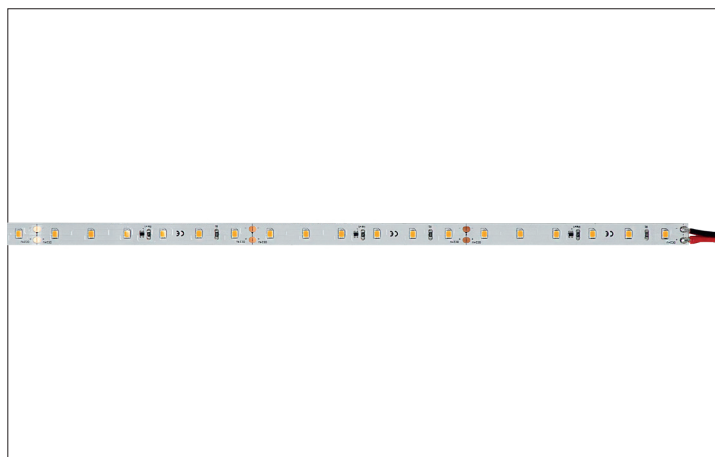

## QualityFlex Performance flex lighting 30 m, CRI > 95, 3 W / m, IP00

### Artikel-Nr. 19301327

QualityFlex Performance flex lighting 30 m, CRI > 95, 3 W / m, IP00, white, 2.700K, CRI > 95. LED flex lighting for decorative, technical as well as efficient lighting of light coves, linear applications and backlighting, basic or general lighting of rooms, architectural applications and for areas where high illumination is required, such as indirect or direct lighting, luminous ceilings, gastronomy lighting and much more. Länge: 30000.0 mm Lampenleistung je Meter: 3.0 W/m, Lichtstrom je Meter: 258.0 lm/m, Schutzart raumseitig: IP00, Schutzklasse: III, Spannung: 24V DC, Abstrahlwinkel: 120.0 °, 60 LEDs pro Meter, Chip-Abstand (Short Pitch) : 16,7mm. Zur Individuellen Anwendung kann die LED-Flexplatine alle 100 mm eingekürzt werden. Die maximale Systemlänge von 30.000mm darf mit einer Einspeisung nicht überschritten werden.

<b>Artikel-Nr.</b>	<b>19301327</b>
<b>Stand:</b>	06.12.2021 17:50

Colour temperature	2700 K
Light colour	White
Luminous flux per meter	258 lm/m
Power	90 W
Lamp power per meter	3 W/m
Beam angle	120 °
Length	30,000 mm
Width	10 mm
Aufbauhöhe	1.4 mm
Length of individual sections	100 mm
Degree of protection	IP00
Protection class	III

McAdam-Step	McAdam-Step 5
Short Pitch	16.7 mm
Number of lamps per meter	60 Qty
Voltage	24V
Voltage type	DC
Ambient temperature	-10 °C bis +40 °C
Control	Dimming depending on driver
Circuit type	Parallel conduction
Length of the connection line	350 mm
Colour rendering	CRI > 95
Maximum module length	30,000 mm