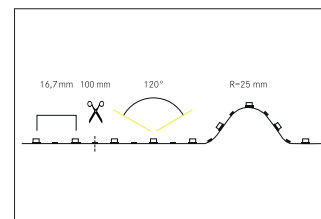

## QualityFlex Performance flex lighting 30 m, CRI > 95, 3 W / m, IP00

### Artikel-Nr. 19301327

QualityFlex Performance flex lighting 30 m, CRI > 95, 3 W / m, IP00, white, 2.700K, CRI > 95. LED flex lighting for decorative, technical as well as efficient lighting of light coves, linear applications and backlighting, basic or general lighting of rooms, architectural applications and for areas where high illumination is required, such as indirect or direct lighting, luminous ceilings, gastronomy lighting and much more. Länge: 30000.0 mm Lampenleistung je Meter: 3.0 W/m, Lichtstrom je Meter: 258.0 lm/m, Schutzart raumseitig: IP00, Schutzklasse: III, Spannung: 24V DC, Abstrahlwinkel: 120.0 °, 60 LEDs pro Meter, Chip-Abstand (Short Pitch) : 16,7mm. Zur Individuellen Anwendung kann die LED-Flexplatine alle 100 mm eingekürzt werden. Die maximale Systemlänge von 30.000mm darf mit einer Einspeisung nicht überschritten werden.

<b>Artikel-Nr.</b>	<b>19301327</b>
<b>Stand:</b>	06.12.2021 17:50

Colour temperature	2700 K
Light colour	White
Luminous flux per meter	258 lm/m
Power	90 W
Lamp power per meter	3 W/m
Beam angle	120 °
Length	30,000 mm
Width	10 mm
Aufbauhöhe	1.4 mm
Length of individual sections	100 mm
Degree of protection	IP00
Protection class	III

McAdam-Step	McAdam-Step 5
Short Pitch	16.7 mm
Number of lamps per meter	60 Qty
Voltage	24V
Voltage type	DC
Ambient temperature	-10 °C bis +40 °C
Control	Dimming depending on driver
Circuit type	Parallel conduction
Length of the connection line	350 mm
Colour rendering	CRI > 95
Maximum module length	30,000 mm