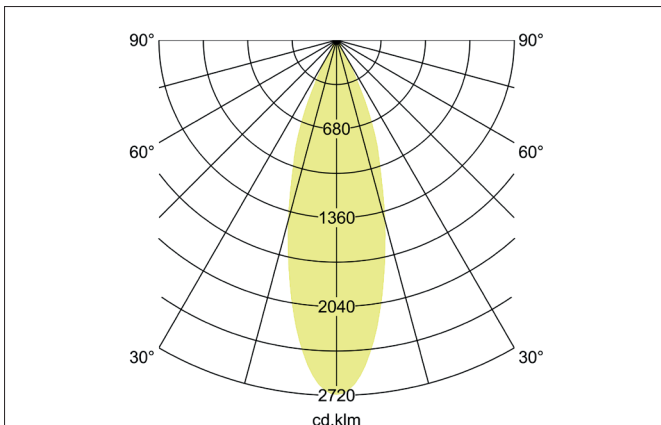

**TRAXX MIDI LED pendant luminaire, on/off switchable**

Article no. 88873184

Light.  
For Generations.**Tender**

LED pendant luminaire, on/off switchable, Round. Ceiling cut-out Installation depth mm, Weight 0,549 kg, with rotationssymmetrical, deep, wide distributed light intensity. optimal light distribution due to a glass transparent cover. Luminous flux 2.430 lm, Power 1 x 20 W, Light colour neutral white, Correlated color temprature (CCT) 4.000 K, Colour rendering index CRI > 90, Rated life time L80/B50 at 25 °C: 50.000 h, Housing material: Aluminium, Colour: Black structure, Permissible ambient temperature (ta): -20 °C - +25 °C, Protection class (EN 61140): I, Degree of protection (DIN EN 60529): IP20, .With electronic driver, on/off switchable.