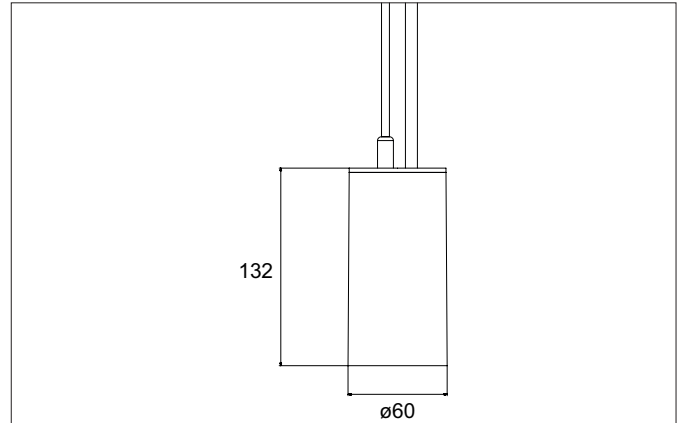

**TRAXX MIDI LED pendant luminaire, on/off switchable**

Article no. 88873184

Light.  
For Generations.**Tender**

LED pendant luminaire, on/off switchable, Round. Ceiling cut-out Installation depth mm, Weight 0,549 kg, with rotationssymmetrical, deep, wide distributed light intensity. optimal light distribution due to a glass transparent cover. Luminous flux 2.430 lm, Power 1 x 20 W, Light colour neutral white, Correlated color temprature (CCT) 4.000 K, Colour rendering index CRI > 90, Rated life time L80/B50 at 25 °C: 50.000 h, Housing material: Aluminium, Colour: Black structure, Permissible ambient temperature (ta): -20 °C - +25 °C, Protection class (EN 61140): I, Degree of protection (DIN EN 60529): IP20, .With electronic driver, on/off switchable.

Article data	
Article no.	88873184
GTIN	4251433978756
Series name	TRAXX MIDI
Short description	LED pendant luminaire, on/off switchable
Material	Aluminium
Colour	Black
Type of surface	Structure
Shape	Round
Hight	153 mm
Weight	0.549 kg

Mounting technology	
Mounting method	Suspended
Place of installation	Ceiling-mounted
Adjustability	Not adjustable
Pendulum length max.	1,500 mm
Material cover	Glass transparent
Suitable for through-wiring	No

Packing data	
Gross weight	0.613 kg
Length of packaging	170 mm
Packaging width	170 mm
Packaging height	110 mm
Disposal at end of life	This product must not be disposed of with household waste. You are obliged, to dispose of such electrical waste separately. By disposing of electrical waste and other old or defective electronics separately, you support recycling or other forms of re-use. In that way you help to take care and to avoid that harmful substances get into the environment.