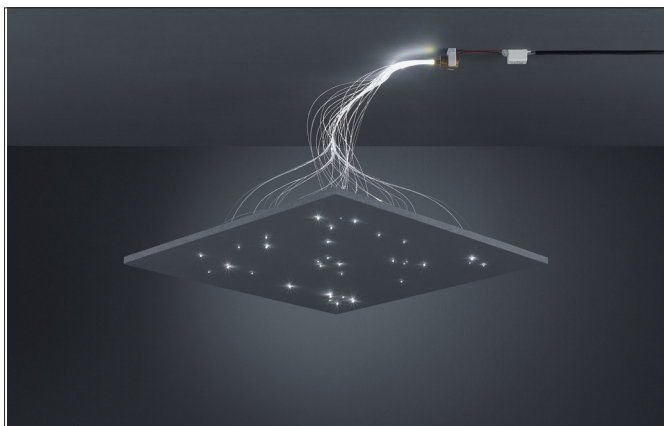

FIBATEC LED starry sky set

Artikel-Nr. 95 10R

Licht.
Für Generationen.

Tender
LED starry sky set, Comprising: 1 x mini-projector - 1 W Power-LED (D 26 x L 35 mm), 1 x fiber bundle, customised: 50-component mixed fiber: 15 x Ø 0.5 mm, length: 1,000 mm, 20 x Ø 0.75 mm, length: 1,000 mm, 10 x Ø 1.0 mm, length: 1,000 mm, 5 x Ø 1.5 mm, length: 1,000 mm. Including Converter (L 52 x W 30 x H 23 mm) for connection with 230-V mains voltage, without fan (thus no noise generation). The set has been designed for an area of approximately 1 m². Degree of protection: according to DIN EN 60529 IP20, Protection class: (EN 61140) II, Voltage: 230V AC 50Hz, Power: 1W, With control gear: Yes, Control: on/off.

Article data	
Artikel-Nr.	95 10R
GTIN	4250047738060
Series name	FIBATEC
Kurzbeschreibung	LED starry sky set
weight	0.000 kg
Length of the connection line	1,500 mm

Lighting technology

FIBATEC LED starry sky set

Artikel-Nr. 9510R

Licht.
Für Generationen.

Operating technology of the luminaires	
AC nominal voltage max	230 V
Frequenz max.	50 Hz
Protection class	II
Degree of protection	IP20
Ambient temperature	0 bis 40 °C
Control	on/off
Length of the connection line	1,500 mm
Leuchtmittelwechsel möglich	ja