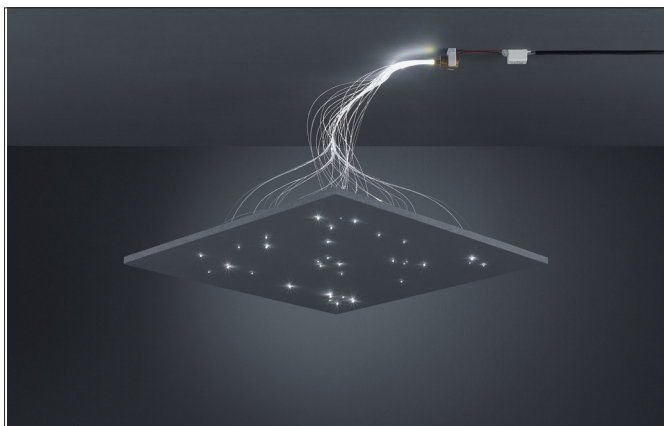

FIBATEC LED starry sky set

Artikel-Nr. 9513WW

Licht.
Für Generationen.**Tender**

LED starry sky set, Comprising: 1 x mini-projector - 1 W power-LED (D 26 x L 35 mm), 1 x fiber bundle, customised, 33-component: 33 x Ø 1.0 mm, length: 1,000 mm. Including converter (L 52 x W 30 x H 23 mm) for connection with 230-V mains voltage, without fan (thus no noise generation). Two of these sets have been designed for an area of approximately 1 m². Degree of protection: according to DIN EN 60529 IP20, Protection class: (EN 61140) II, Voltage: 230V AC 50Hz, Power: 1W, Colour temperature: 3.000 K, With control gear: Yes, Con-

Article data	
Artikel-Nr.	9513WW
GTIN	4251433907886
Series name	FIBATEC
Kurzbeschreibung	LED starry sky set
weight	0.000 kg
Length of the connection line	1,500 mm

Lighting technology	
Colour temperature	3000 K
Light colour	White

FIBATEC LED starry sky set

Artikel-Nr. 9513WW

Licht.
Für Generationen.

Operating technology of the luminaires	
AC nominal voltage max	230 V
Frequenz max.	50 Hz
Protection class	II
Degree of protection	IP20
Ambient temperature	0 bis 40 °C
Control	on/off
Length of the connection line	1,500 mm
Leuchtmittelwechsel möglich	ja