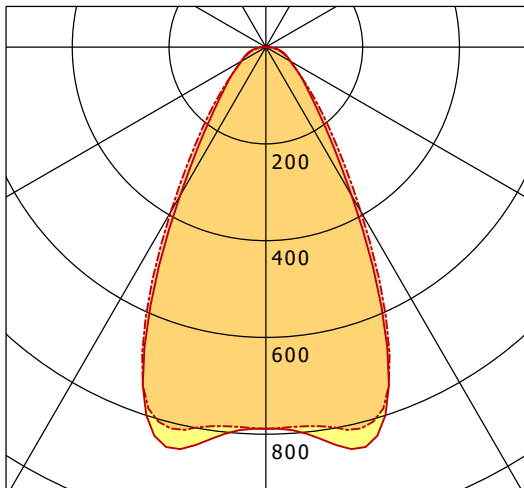

# LUZ-TZ32 105.840.60

LUZ | Track-Mounted Central Adapter (1xLED 32W 840/4000K 5110lm 60°)

— C0/C180 cd / 1000 lm    - - - C90/C270

	C0	C90	C180	C270
0°	789	789	789	789
15°	846	810	846	810
30°	355	393	355	393
45°	120	131	120	131
60°	59	58	59	58
75°	34	30	34	30
90°	6	2	6	2
cd / 1000 lm				

Offset [m]    Cone width [m]    Illuminance [lx]

<b>η</b>	LED
Efficiency	160 lm/W
Direct/Indirect	↓ 99% / ↑ 1%
System Power	32 W
<b>UGR</b>	X=4H, Y=8H
Reflection factors	70/50/20
UGR C0/C180	21.0
UGR C90/C270	20.7
CIE Flux Codes	75 90 97 99 100
Ra/CRI	>80