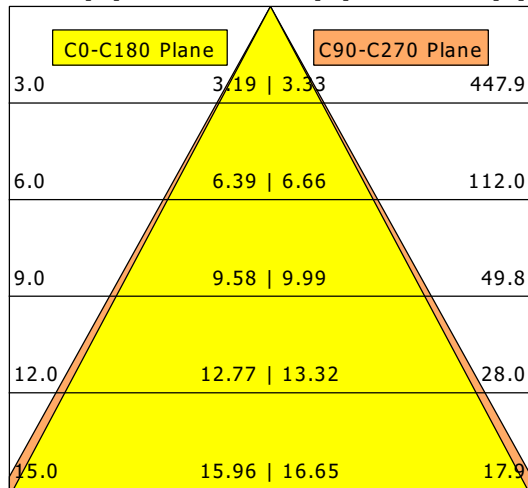

# LUZ-TZ32 105.840.60

LUZ | Track-Mounted Central Adapter (1xLED 32W 840/4000K 5110lm 60°)

— C0/C180 cd / 1000 lm    - - - C90/C270

	C0	C90	C180	C270
0°	789	789	789	789
15°	846	810	846	810
30°	355	393	355	393
45°	120	131	120	131
60°	59	58	59	58
75°	34	30	34	30
90°	6	2	6	2
cd / 1000 lm				

Offset [m]    Cone width [m]    Illuminance [lx]

<b>η</b>	LED
Efficiency	160 lm/W
Direct/Indirect	↓ 99% / ↑ 1%
System Power	32 W
<b>UGR</b>	X=4H, Y=8H
Reflection factors	70/50/20
UGR C0/C180	21.0
UGR C90/C270	20.7
CIE Flux Codes	75 90 97 99 100
Ra/CRI	>80