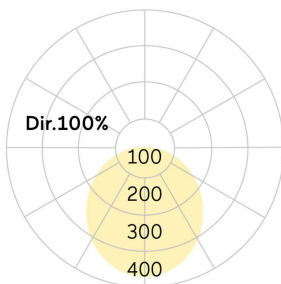

lightnet

Basic-A5

Surface mounted luminaire - Direct light distribution

Article code: BA5OSE-840M-D300

Illustrations may only be similar and serve as an orientation.

Basic-A5. LED. Surface mounted luminaire for wall or ceiling mounting with minimalist edge. Luminaire body made of high-quality aluminum profile. Surface finish Radiant Silver. Directonly light distribution. Colour temperature: 4000K (Cool White)Colour Rendering Index (CRI): >80. Opal diffuser for enhanced light transmission and perfect uniform illumination. SwitchableDxH (round). D=300mm. H=38mm. Medium-power current.

700lm. 7W. 2,6kg. Binning initial <= MacAdam 3. IP40. Protection class I. CE, UKCA marking. Prüfzeichen: ENEC. IK02. 220-240V. 50-60 Hz. RG0 (EN62471). Luminous flux reduction up to 0,3%/1.000 operating hours. Nominal failure rate: 0,2%/1.000 operating hours. L85B10 (tq 25°C) = 50.000h. 5 years warranty. Manufacturer: Lightnet GmbH, ISO 9001:2015 and 50001:2018 certified.

Basic-A5

Surface mounted luminaire - Direct light distribution

Article code: BA5OSE-840M-D300

Customer / Project: _____

Note: _____

| | |
|------------------------------|--------------------------------|
| Productname | Basic-A5 |
| Lamp | LED |
| Installation Type | Surface mounted luminaire |
| Surface finish | Radiant Silver |
| Light characteristics | Direct light distribution |
| Colour temperature | 4000K |
| Colour Rendering Index (CRI) | CRI>80 |
| Optical system | Opal diffuser |
| Control | Switchable |
| Length L/Diameter D (mm) | D=300mm |
| Height H (mm) | H=38mm |
| Current/Power | Medium-Power |
| Luminous Flux | 700lm |
| Power consumption | 7W |
| Degree of protection | IP40 |
| Certification | Prüfzeichen: ENEC |
| LED lifetime | L85B10 (tq 25°C) = 50.000h |
| Photometric code | 8 40 / 3 3 9 |
| Photobiological class | RG0 (EN62471) |
| Indoor/Outdoor | Indoor: ta [ambient] max. 25°C |
| Weight (kg) | 2,6kg |