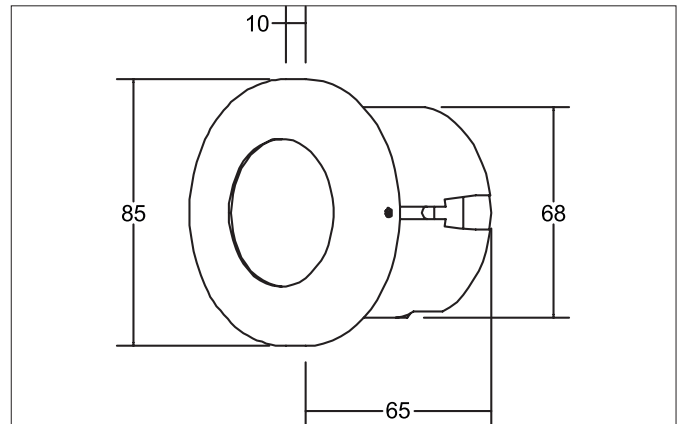

TEDO-R LED wall recessed light

Article no. 10141205

Light.
For Generations.**Tender**

LED wall recessed light, Round. Ceiling cut-out Ø 68 mm, Installation depth 65 mm, Outer diameter 85 mm, Weight 0,231 kg, with rotattionssymmetrical, deep, wide distributed light intensity. optimal light distribution due to a plastic, opal cover. Luminous flux 60 lm, Power 1 x 1,2 W, Light colour , Correlated color temprature (CCT) 65.000 K, Colour rendering index CRI > 80, Housing material: Stainless steel, Colour: Stainless steel, Permissible ambient temperature (ta): -20 °C - +25 °C, Protection class (EN 61140): I, Degree of protection (DIN EN 60529): IP20, .With electronic driver, on/off switchable.

Article data	
Article no.	10141205
GTIN	4250047770756
Series name	TEDO-R
Short description	LED wall recessed light
Material	Stainless steel
Colour	Stainless steel
Type of surface	Matt
Shape	Round
Outer diameter	85 mm
Built-in diameter	68 mm
Installation depth	65 mm
Hight	10 mm
Weight	0.231 kg

TEDO-R LED wall recessed light

Article no. 10141205

Light.
For Generations.

Lighting technology	
Colour temperature	6.500 K
Light colour	White
Luminous flux	60 lm
System efficiency	50 lm/W
Colour rendering	CRI > 80
Reflector	Without
Light sharing	Symmetric

Packing data	
Gross weight	0.279 kg
Length of packaging	95 mm
Packaging width	75 mm
Packaging height	95 mm
Disposal at end of life	This product must not be disposed of with household waste. You are obliged, to dispose of such electrical waste separately. By disposing of electrical waste and other old or defective electronics separately, you support recycling or other forms of re-use. In that way you help to take care and to avoid that harmful substances get into the environment.