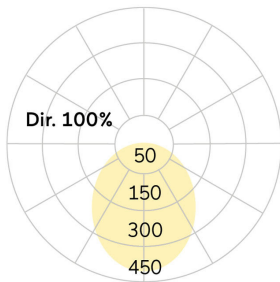

lightnet

Ringo Star-G3

Pendant luminaire - Direct light distribution

Article code: RG3OBL-840H-D1500-U