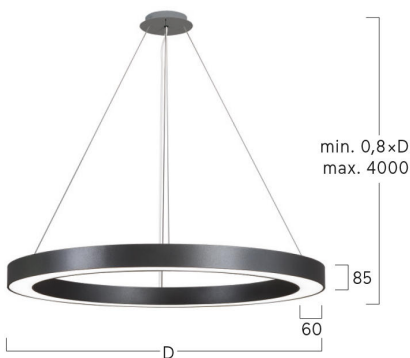

## Ringo Star-G3

Pendant luminaire - Direct light distribution

Article code: RG3OBL-840H-D1500-U

Illustrations may only be similar and serve as an orientation.

Ringo Star-G3. LED. Pendant luminaire. Luminaire body made of aluminium profile with 60mm track width. Surface finish Jet Black. Direct only light distribution. Colour temperature: 4000K (Cool White). Colour Rendering Index (CRI): >80. Opal diffuser for enhanced light transmission and perfect uniform illumination. Dimmable DALI. DxHxW (round). D=1500mm. W=60mm. H=85mm. Central cord suspension with ceiling rose and power supply cable (Set). Pendant length max 4000mm. Power supply: transparent.

## Ringo Star-G3

Pendant luminaire - Direct light distribution

Article code: RG3OBL-840H-D1500-U

Customer / Project: \_\_\_\_\_

Note: \_\_\_\_\_

Productname	Ringo Star-G3
Lamp	LED
Installation Type	Pendant luminaire
Surface finish	Jet Black
Light characteristics	Direct light distribution
Colour temperature	4000K
Colour Rendering Index (CRI)	CRI>80
Optical system	Opal diffuser
Control	Dimmable (DALI)
Length L/Diameter D (mm)	D=1500mm
Width W (mm)	W=60mm
Height H (mm)	H=85mm
Current/Power	High-Power
Luminous Flux	11610lm
Power consumption	143W
Suspension	Central susp. (Set)
Ceiling rose colour	Ceiling rose: Matching luminaire`s surface colour
Pendant length (mm)	Pendant length max 4000mm
Degree of protection	IP20
Cable Colour	Power supply: transparent
LED lifetime	L80B10 (tq 25°C) = 50.000h
Photometric code	8 40 / 3 3 9
Photobiological class	RG0 (EN62471)
Indoor/Outdoor	Indoor: ta [ambient] max. 25°C
Weight (kg)	14,9kg