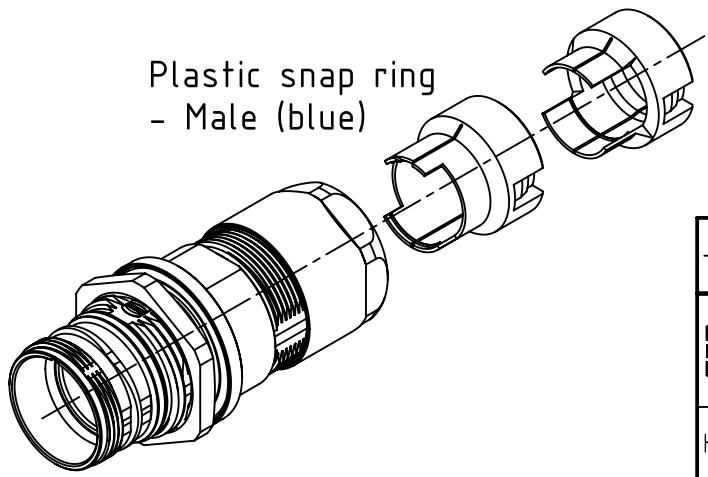

panel cut out
(1:1)

(approx. 67)

Plastic snap ring
- Male (blue)

Plastic snap ring
- Female (gray)

	All rights reserved Department EL PD HARTING Electric GmbH & Co. KG D-32339 Espelkamp	All Dimensions in mm Original Size DIN A4		Scale 2:1	Free size tol.	Ref. Sub.
		Created by DYCKC	Inspected by GRUBES	Standardisation TIEMANNA	Date 2019-07-19	State Final Release
Title M23 Cable to cable housing 11-17 mm					Doc-Key / ECM-Nr. 100708308/UGD/000/C 500000154908	
Type TB				Number 09 15 100 0311		Rev. C
						Page 1/1