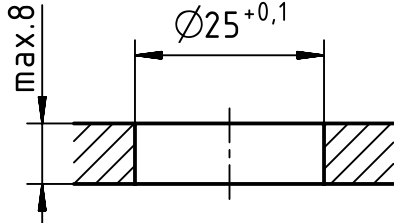

panel cut out
(1:1)

(approx. 67)

Plastic snap ring
- Male (blue)

Plastic snap ring
- Female (gray)

	All rights reserved Department EL PD HARTING Electric GmbH & Co. KG D-32339 Espelkamp	All Dimensions in mm Original Size DIN A4		Scale 2:1	Free size tol.	Ref. Sub.
		Created by DYCKC	Inspected by GRUBES	Standardisation TIEMANNA	Date 2019-07-19	State Final Release
Title M23 Cable to cable housing 11-17 mm					Doc-Key / ECM-Nr. 100708308/UGD/000/C 500000154908	
Type TB				Number 09 15 100 0311		Rev. C
						Page 1/1