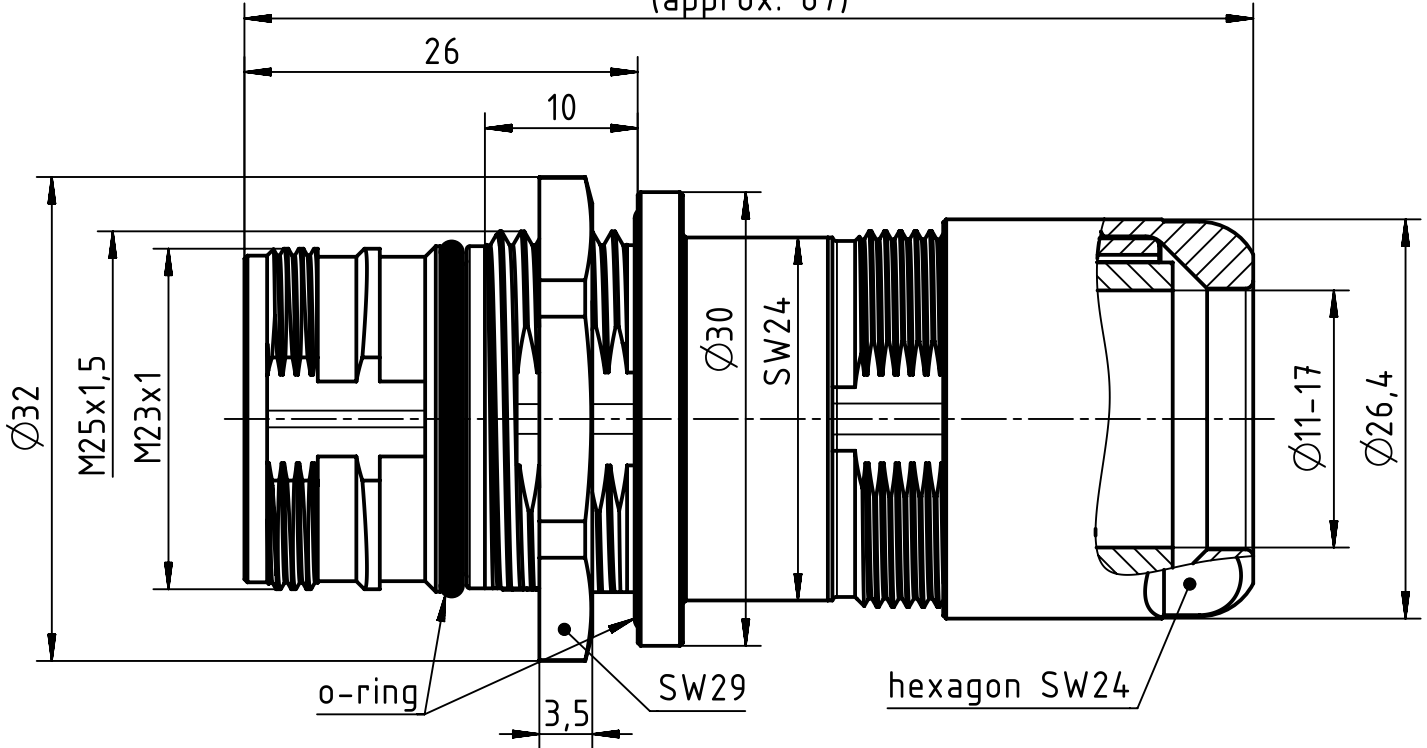

panel cut out
(1:1)

(approx. 67)

Plastic snap ring
- Male (blue)

Plastic snap ring
- Female (gray)

	All rights reserved Department EL PD HARTING Electric GmbH & Co. KG D-32339 Espelkamp	All Dimensions in mm Original Size DIN A4		Scale 2:1	Free size tol.	Ref. Sub.
		Created by DYCKC	Inspected by GRUBES	Standardisation TIEMANNA	Date 2019-07-19	State Final Release
Title M23 Cable to cable housing 11-17 mm					Doc-Key / ECM-Nr. 100708308/UGD/000/C 500000154908	
Type TB				Number 09 15 100 0311		Rev. C
						Page 1/1