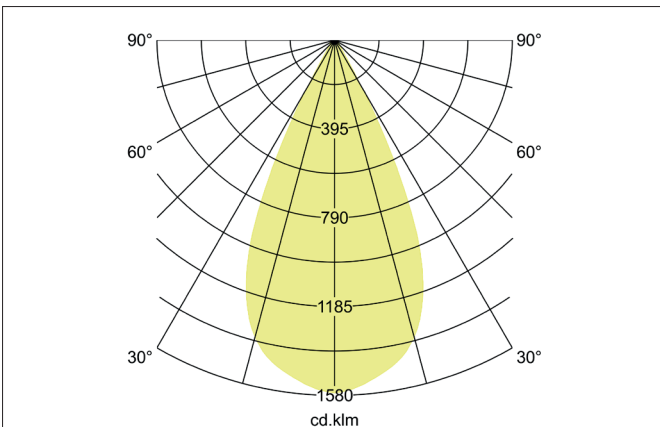

TRAXX MIDI LED recessed spotlight, on/off switchable
 Article no. 88755173

Light.
 For Generations.

Tender
 LED recessed spotlight, on/off switchable, Round. Ceiling cut-out Ø 107 mm, Installation depth 128 mm, Weight 0,910 kg, with rotations-symmetrical, deep, wide distributed light intensity. optimal light distribution due to a glass transparent cover. Luminous flux 2.714 lm, Power 1 x 20 W, Light colour warm white, Correlated color temperature (CCT) 3.000 K, Colour rendering index CRI > 90, Rated life time L80/B50 at 25 °C: 50.000 h, Housing material: Aluminium / Glass / Plastic, Colour: White structure, Permissible ambient temperature (ta): -20 °C - +25 °C, Protection class (EN 61140): II, Degree of protection (DIN EN 60529): IP20, .With electronic driver, on/off switchable.