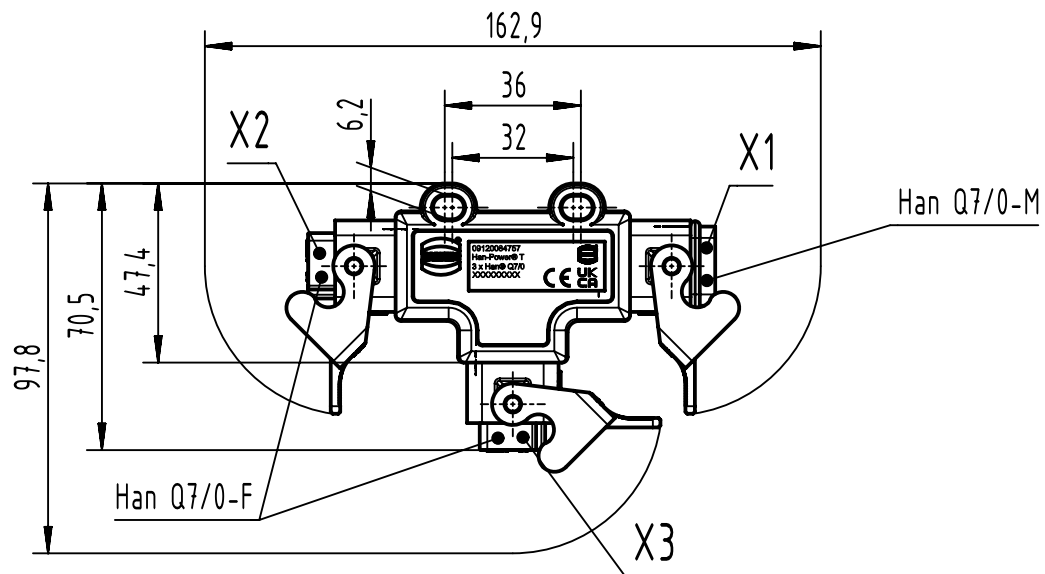

1 2 3 4 5 6

A

wiring diagram

B

C

D

	All rights reserved Department EL PD	All Dimensions in mm Original Size DIN A4		Scale 1:2	Free size tol.	Ref. Sub.	
		Created by HOLLERT	Inspected by RIEPE	Standardisation	Date 2023-02-07	State Final Release	
HARTING D-32339 Espelkamp		Title Han Power T Q7/0 overmoulded				Doc-Key / ECM-Nr. 100665170/UGD/006/D 500000236597	
		Type TB	Number 09 12 008 4757			Rev. D	Page 1/1