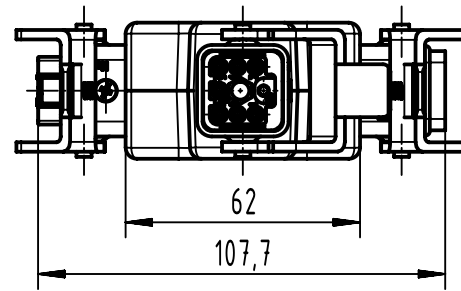

1 2 3 4 5 6

A

wiring diagram

B

C

D

	All rights reserved Department EL PD	All Dimensions in mm Original Size DIN A4		Scale 1:2	Free size tol.	Ref. Sub.	
		Created by HOLLERT	Inspected by RIEPE	Standardisation	Date 2023-02-07	State Final Release	
HARTING D-32339 Espelkamp		Title Han Power T Q7/0 overmoulded				Doc-Key / ECM-Nr. 100665170/UGD/006/D 500000236597	
		Type TB	Number 09 12 008 4757			Rev. D	Page 1/1