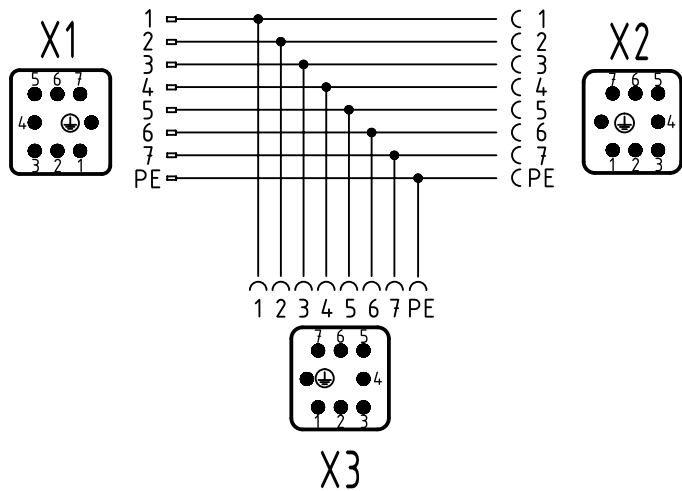

1 2 3 4 5 6

A

wiring diagram

B

C

D

	All rights reserved Department EL PD	All Dimensions in mm Original Size DIN A4		Scale 1:2	Free size tol.	Ref. Sub.	
		Created by HOLLERT	Inspected by RIEPE	Standardisation	Date 2023-02-07	State Final Release	
HARTING D-32339 Espelkamp		Title Han Power T Q7/0 overmoulded				Doc-Key / ECM-Nr. 100665170/UGD/006/D 500000236597	
		Type TB	Number 09 12 008 4757			Rev. D	Page 1/1