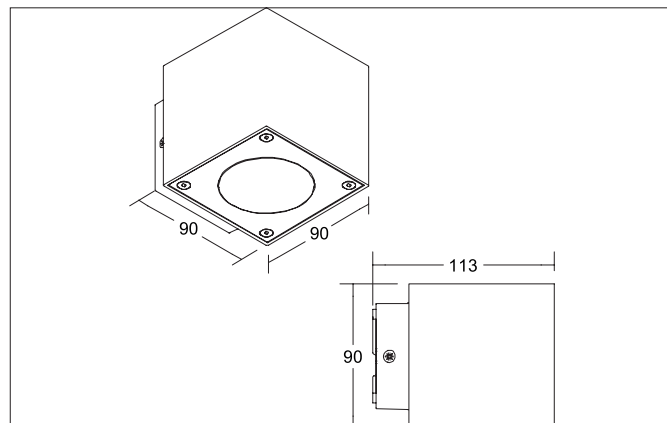

**SELIA LED wall surface mounted luminaire, IP54**

Article no. 65237103

Light.  
For Generations.**Tender**

LED wall surface mounted luminaire, IP54, Rectangular. Ceiling cut-out Installation depth mm, Length 110 mm, Width 90 mm, Weight 11,000 kg, with rotationssymmetrical, deep, wide distributed light intensity. optimal light distribution due to a glass transparent cover. Luminous flux 221 lm, Power 2 x 6 W, System Efficiency 37 lm/W, Light colour warm white to warm white, Correlated color temprature (CCT) 3.000 - 3.000 K, Colour rendering index CRI > 80, Housing material: Aluminium / Glass / Plastic, Colour: Graphite structure, Permissible ambient temperature (ta): -20 °C - +25 °C, Protection class (EN 61140): I, Degree of protection (DIN EN 60529): IP54, .With electronic driver, on/off switchable.

Article data	
Article no.	65237103
GTIN	4251433982418
Series name	SELIA
Short description	LED wall surface mounted luminaire, IP54
Material	Aluminium / Glass / Plastic
Colour	Graphite
Type of surface	Structure
Shape	Rectangular
Length	110 mm
Width	90 mm
Hight	90 mm
Scope of delivery	inkl. Konverter zum Anschluss an 230 V-Netzspannung, schaltbar
Weight	11.000 kg

**SELIA LED wall surface mounted luminaire, IP54**

Article no. 65237103

Light.  
For Generations.

Lighting technology	
Colour temperature	3.000 K
Light colour	White
Light output	Direct/Indirect
Luminous flux	221 lm
System efficiency	37 lm/W
McAdam-Step	McAdam-Step 6
Colour rendering	CRI > 80
Light sharing	Symmetric

Packing data	
Gross weight	12.5 kg
Length of packaging	200 mm
Packaging width	150 mm
Packaging height	150 mm
Disposal at end of life	This product must not be disposed of with household waste. You are obliged, to dispose of such electrical waste separately. By disposing of electrical waste and other old or defective electronics separately, you support recycling or other forms of re-use. In that way you help to take care and to avoid that harmful substances get into the environment.