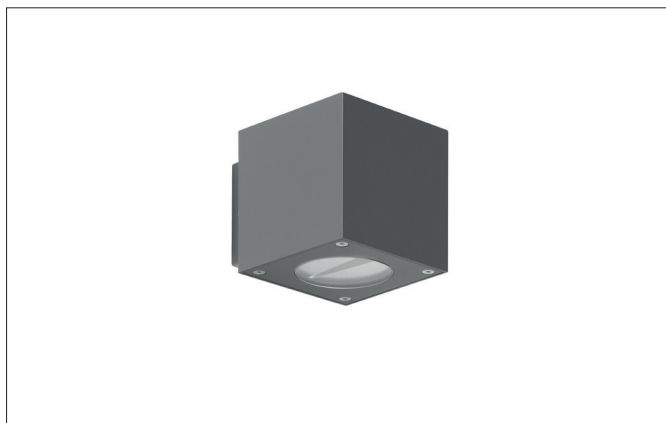

**SELIA LED wall surface mounted luminaire, IP54**

Article no. 65237103

Light.  
For Generations.**Tender**

LED wall surface mounted luminaire, IP54, Rectangular. Ceiling cut-out Installation depth mm, Length 110 mm, Width 90 mm, Weight 11,000 kg, with rotationssymmetrical, deep, wide distributed light intensity. optimal light distribution due to a glass transparent cover. Luminous flux 221 lm, Power 2 x 6 W, System Efficiency 37 lm/W, Light colour warm white to warm white, Correlated color temprature (CCT) 3.000 - 3.000 K, Colour rendering index CRI > 80, Housing material: Aluminium / Glass / Plastic, Colour: Graphite structure, Permissible ambient temperature (ta): -20 °C - +25 °C, Protection class (EN 61140): I, Degree of protection (DIN EN 60529): IP54, .With electronic driver, on/off switchable.

Article data	
Article no.	65237103
GTIN	4251433982418
Series name	SELIA
Short description	LED wall surface mounted luminaire, IP54
Material	Aluminium / Glass / Plastic
Colour	Graphite
Type of surface	Structure
Shape	Rectangular
Length	110 mm
Width	90 mm
Hight	90 mm
Scope of delivery	inkl. Konverter zum Anschluss an 230 V-Netzspannung, schaltbar
Weight	11.000 kg

**SELIA LED wall surface mounted luminaire, IP54**

Article no. 65237103

Light.  
For Generations.

Lighting technology	
Colour temperature	3.000 K
Light colour	White
Light output	Direct/Indirect
Luminous flux	221 lm
System efficiency	37 lm/W
McAdam-Step	McAdam-Step 6
Colour rendering	CRI > 80
Light sharing	Symmetric

Mounting technology	
Mounting method	Surface mounting
Place of installation	Wall-mounted
Adjustability	Not adjustable
Further references	Outdoor
Material cover	Glass transparent
Suitable for through-wiring	No