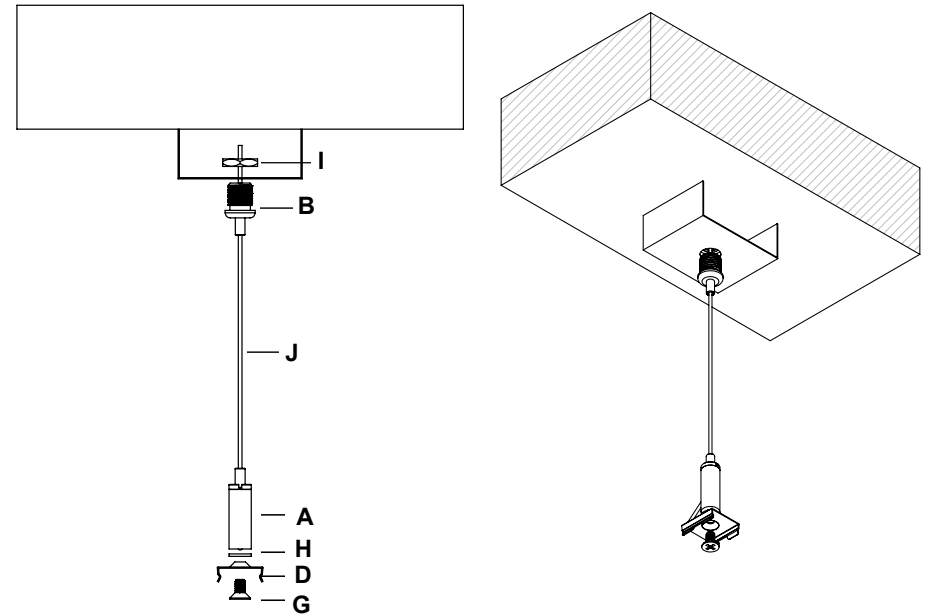

Installation

Canopy Installation