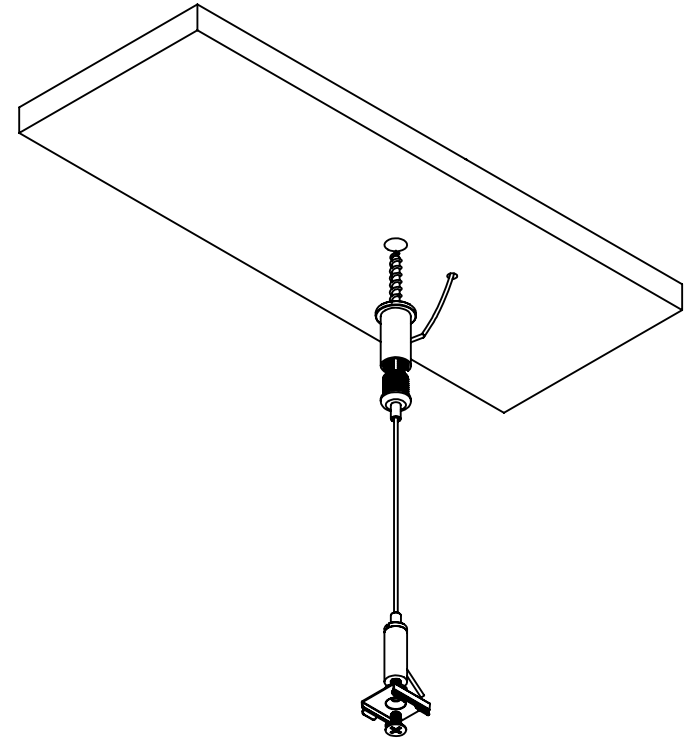

# Radium

SUSPENSION KIT POWER FOR PROFILE SMALL

**Radium Lampenwerk GmbH**

Dr.-Eugen-Kersting-Straße 6  
51688 Wipperfürth  
GERMANY

[www.radium.de](http://www.radium.de)

V2010

**Radium Lampenwerk GmbH**

Dr.-Eugen-Kersting-Straße 6  
51688 Wipperfürth  
GERMANY

# Parts

Working with all Radium SMALL Profiles.

⚠ Max. Power 60W at 24V (2,5A).

\*not for drywall installation