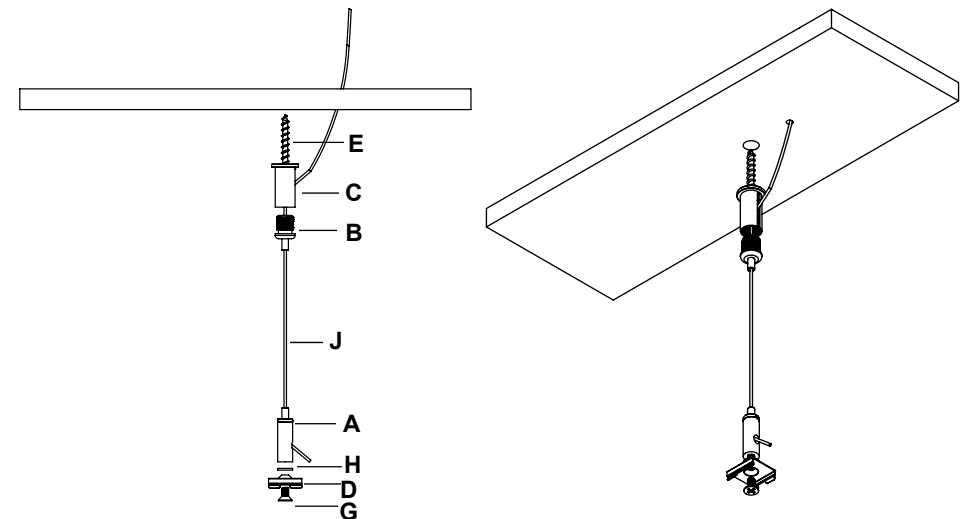

Drywall Installation

⚠ Dowels for drywall installation not included