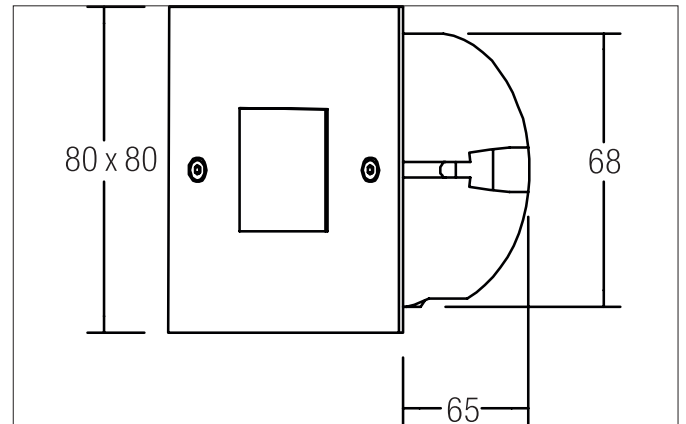

Recessed wall light

Article no. P3930Y

Light.
For Generations.

230V

Tender

Recessed wall light, Square. Ceiling cut-out Installation depth mm, Weight 0,180 kg, , Power 1 x 1,2 W, Colour rendering index , Housing material: Stainless steel, Colour: Stainless steel, Permissible ambient temperature (ta): -20 °C - +25 °C, Protection class (EN 61140);, Degree of protection (DIN EN 60529);, .For connection to an external driver, which is not included in the scope of delivery of the luminaire. Depending on driver dimmable.

Article data	
Article no.	P3930Y
GTIN	4250047733218
Short description	Recessed wall light
Material	Stainless steel
Colour	Stainless steel
Shape	Square
Weight	0.180 kg

Lighting technology	
System efficiency	1 lm/W

Packing data	
Gross weight	0.18 kg
Length of packaging	95 mm
Packaging width	75 mm
Packaging height	95 mm
Disposal at end of life	<p>This product must not be disposed of with household waste. You are obliged, to dispose of such electrical waste separately.</p> <p>By disposing of electrical waste and other old or defective electronics separately, you support recycling or other forms of re-use. In that way you help to take care and to avoid that harmful substances get into the environment.</p>