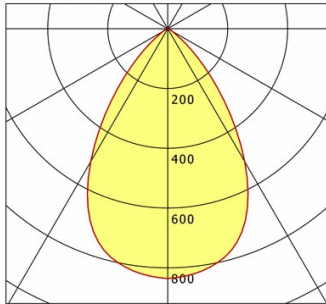

Offset [m] Cone width [m] Illuminance [lx]

η	LED
Efficiency	106 lm/W
Direct/Indirect	↓ 100% / ↑ 0%
System Power	26 W
UGR	X=4H, Y=8H
Reflection factors	70/50/20
UGR C0/C180	25.2
UGR C90/C270	25.2
CIE Flux Codes	74 93 98 100 100
Ra/CRI	>80

LTS

FLIQ 300.3040.01

Flixx 300 Square (FLIQZ 300.25, 1xLED 26W 840/4000K 2820lm)

— C0/C180 cd / 1000 lm

	C0	C90	C180	C270
0°	836	836	836	836
15°	780	780	780	780
30°	514	514	514	514
45°	155	155	155	155
60°	18	18	18	18
75°	6	6	6	6
90°	0	0	0	0
cd / 1000 lm				

Offset [m] Cone width [m] Illuminance [lx]

η	LED
Efficiency	108 lm/W
Direct/Indirect	↓ 100% / ↑ 0%
System Power	26 W
UGR	X=4H, Y=8H
Reflection factors	70/50/20
UGR C0/C180	21.7
UGR C90/C270	21.7
CIE Flux Codes	85 98 100 100 100
Ra/CRI	>80