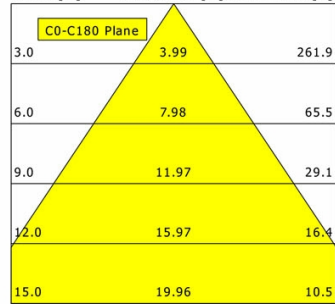

Offset [m] Cone width [m] Illuminance [lx]

η	LED
Efficiency	106 lm/W
Direct/Indirect	↓ 100% / ↑ 0%
System Power	26 W
UGR	X=4H, Y=8H
Reflection factors	70/50/20
UGR C0/C180	25.2
UGR C90/C270	25.2
CIE Flux Codes	74 93 98 100 100
Ra/CRI	>80

LTS

FLIQ 300.3040.01

Flixx 300 Square (FLIQZ 300.25, 1xLED 26W 840/4000K 2820lm)

— C0/C180 cd / 1000 lm

	C0	C90	C180	C270
0°	836	836	836	836
15°	780	780	780	780
30°	514	514	514	514
45°	155	155	155	155
60°	18	18	18	18
75°	6	6	6	6
90°	0	0	0	0
cd / 1000 lm				

Offset [m] Cone width [m] Illuminance [lx]

η	LED
Efficiency	108 lm/W
Direct/Indirect	↓ 100% / ↑ 0%
System Power	26 W
UGR	X=4H, Y=8H
Reflection factors	70/50/20
UGR C0/C180	21.7
UGR C90/C270	21.7
CIE Flux Codes	85 98 100 100 100
Ra/CRI	>80