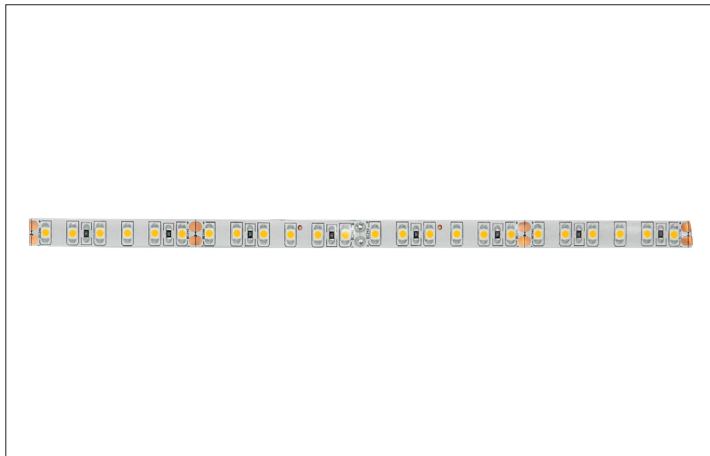

QualityFlex Select flex lighting 5 m, CRI > 90, 9,6 W / m, IP60

**Artikel-Nr. 15222004**

QualityFlex Select flex lighting 5 m, CRI > 90, 9,6 W / m, IP60, white, 4.000K, CRI > 90. LED flex lighting for decorative, technical as well as efficient lighting of light coves, linear applications and backlighting, basic or general lighting of rooms, architectural applications and for areas where high illumination is required, such as indirect or direct lighting, luminous ceilings, gastronomy lighting and much more. Länge: 5000.0 mm Lampenleistung je Meter: 9.6 W/m, Lichtstrom je Meter: 800.0 lm/m, Schutzart raumseitig: IP60, Schutzklasse: III, Spannung: 24V DC, Abstrahlwinkel: 120.0 °, 120 LEDs pro Meter, Chip-Abstand (Short Pitch) : 8,3mm. Zur Individuellen Anwendung kann die LED-Flexplatte alle 50 mm eingekürzt werden. Die maximale Systemlänge von 5.000mm darf mit einer Einspeisung nicht überschritten werden. This luminaire contains incorporated and non-exchangeable LED light sources.

<b>Artikel-Nr.</b>	<b>15222004</b>
<b>Stand:</b>	06.12.2021 18:57

Colour temperature	4000 K
Light colour	White
Luminous flux per meter	800 lm/m
Power	48 W
Lamp power per meter	9,6 W/m
Power fix	48 W
Beam angle	120 °
Length	5,000 mm
Width	8 mm
Aufbauhöhe	2.8 mm
Length of individual sections	50 mm
Degree of protection	IP60

Protection class	III
McAdam-Step	McAdam-Step 5
Short Pitch	8.3 mm
Number of lamps per meter	120 Qty
Voltage	24V
Voltage type	DC
Ambient temperature	-10 °C bis +40 °C
Control	Dimming depending on driver
Circuit type	Parallel conduction
Length of the connection line	350 mm
Maximum module length	5,000 mm