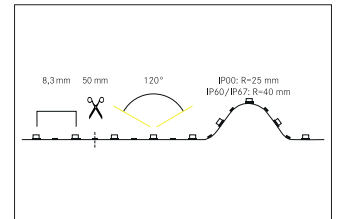

QualityFlex Select flex lighting 5 m, CRI > 90, 9,6 W / m, IP60

**Artikel-Nr. 15222004**

QualityFlex Select flex lighting 5 m, CRI > 90, 9,6 W / m, IP60, white, 4.000K, CRI > 90. LED flex lighting for decorative, technical as well as efficient lighting of light coves, linear applications and backlighting, basic or general lighting of rooms, architectural applications and for areas where high illumination is required, such as indirect or direct lighting, luminous ceilings, gastronomy lighting and much more. Länge: 5000.0 mm Lampenleistung je Meter: 9.6 W/m, Lichtstrom je Meter: 800.0 lm/m, Schutzart raumseitig: IP60, Schutzklasse: III, Spannung: 24V DC, Abstrahlwinkel: 120.0 °, 120 LEDs pro Meter, Chip-Abstand (Short Pitch) : 8,3mm. Zur Individuellen Anwendung kann die LED-Flexplatte alle 50 mm eingekürzt werden. Die maximale Systemlänge von 5.000mm darf mit einer Einspeisung nicht überschritten werden. This luminaire contains incorporated and non-exchangeable LED light sources.

<b>Artikel-Nr.</b>	<b>15222004</b>
<b>Stand:</b>	06.12.2021 18:57

Colour temperature	4000 K
Light colour	White
Luminous flux per meter	800 lm/m
Power	48 W
Lamp power per meter	9,6 W/m
Power fix	48 W
Beam angle	120 °
Length	5,000 mm
Width	8 mm
Aufbauhöhe	2.8 mm
Length of individual sections	50 mm
Degree of protection	IP60

Protection class	III
McAdam-Step	McAdam-Step 5
Short Pitch	8.3 mm
Number of lamps per meter	120 Qty
Voltage	24V
Voltage type	DC
Ambient temperature	-10 °C bis +40 °C
Control	Dimming depending on driver
Circuit type	Parallel conduction
Length of the connection line	350 mm
Maximum module length	5,000 mm