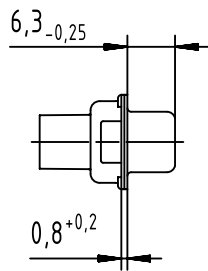

A

B

C

Panel cut out

D

09670094702  
Part number

	All rights reserved Department EC PD - FR	All Dimensions in mm Original Size DIN A4	Scale 1:1	Free size tol.	Ref. Sub.
	HARTING Electronics GmbH D-32339 Espelkamp	Created by SONN	Inspected by BAGDIKIAN	Standardisation HOFFMANN	Date 2014-06-16
Title D-Sub 9-pole Female Straight					Doc-Key / ECM-Nr. 100580839/UGD/000/A 500000076019
			Type TB	Number 09670094702	Rev. A
					Page 1/1