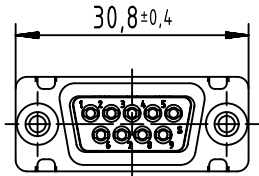

A

B

C

Panel cut out

D

09670094702  
Part number

	All rights reserved Department EC PD - FR	All Dimensions in mm Original Size DIN A4	Scale 1:1	Free size tol.	Ref. Sub.
	HARTING Electronics GmbH D-32339 Espelkamp	Created by SONN	Inspected by BAGDIKIAN	Standardisation HOFFMANN	Date 2014-06-16
Title D-Sub 9-pole Female Straight					Doc-Key / ECM-Nr. 100580839/UGD/000/A 500000076019
			Type TB	Number 09670094702	Rev. A
					Page 1/1