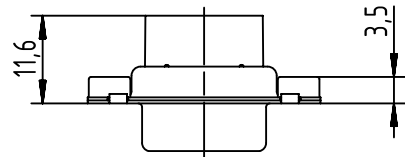

A

B

C

Panel cut out

D

09670094702  
Part number

	All rights reserved Department EC PD - FR	All Dimensions in mm Original Size DIN A4	Scale 1:1	Free size tol.	Ref. Sub.
	HARTING Electronics GmbH D-32339 Espelkamp	Created by SONN	Inspected by BAGDIKIAN	Standardisation HOFFMANN	Date 2014-06-16
Title D-Sub 9-pole Female Straight					Doc-Key / ECM-Nr. 100580839/UGD/000/A 500000076019
			Type TB	Number 09670094702	Rev. A
					Page 1/1