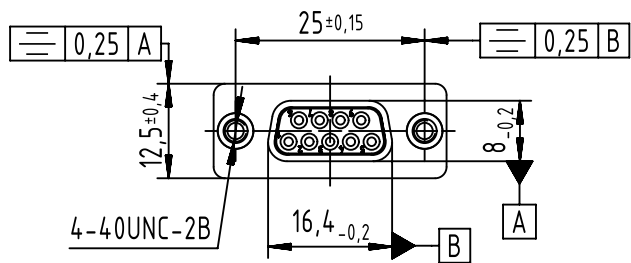

A

B

C

Panel cut out

D

09670094702  
Part number

	All rights reserved Department EC PD - FR	All Dimensions in mm Original Size DIN A4	Scale 1:1	Free size tol.	Ref. Sub.
	HARTING Electronics GmbH D-32339 Espelkamp	Created by SONN	Inspected by BAGDIKIAN	Standardisation HOFFMANN	Date 2014-06-16
Title D-Sub 9-pole Female Straight					Doc-Key / ECM-Nr. 100580839/UGD/000/A 500000076019
			Type TB	Number 09670094702	Rev. A
					Page 1/1