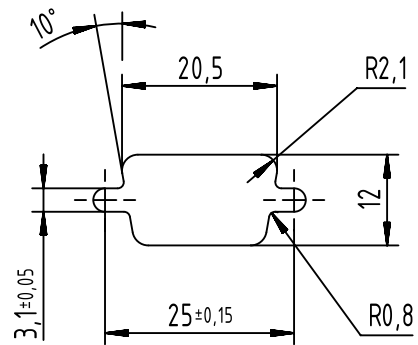

A

B

C

Panel cut out

D

09670094702  
Part number

	All rights reserved Department EC PD - FR	All Dimensions in mm Original Size DIN A4	Scale 1:1	Free size tol.	Ref. Sub.
	HARTING Electronics GmbH D-32339 Espelkamp	Created by SONN	Inspected by BAGDIKIAN	Standardisation HOFFMANN	Date 2014-06-16
Title D-Sub 9-pole Female Straight					Doc-Key / ECM-Nr. 100580839/UGD/000/A 500000076019
			Type TB	Number 09670094702	Rev. A
					Page 1/1