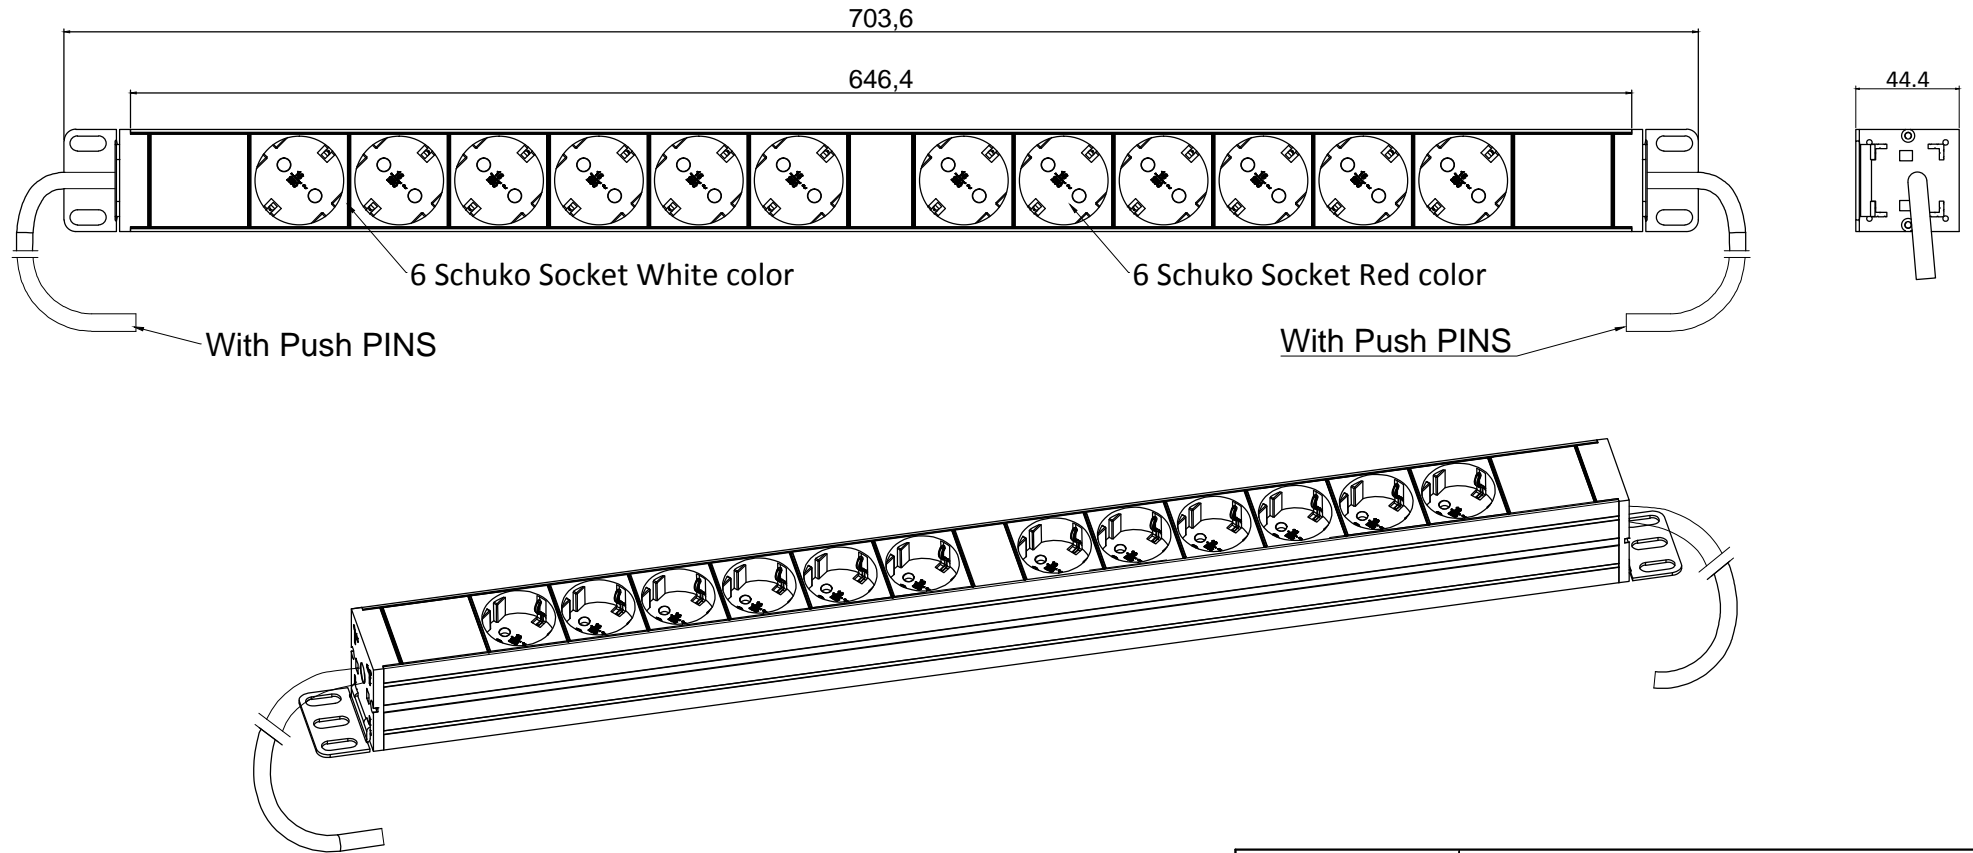

Copyright 2019 -

RoHS Compliant

<b>Basic Series</b> All other Plastic In Black	<b>OUTPUT</b> (12) Schuko Socket (16A Rated)	<b>OPERATING TEMPERATURE</b> 0° to 60°C
<b>INPUT</b> 250VAC 16A 50HZ Bare End 2X3M H07RN-F3G2.5mm <sup>2</sup> Power lead	<b>BRANCH CIRCUITS</b> (NONE)	<b>MOUNTING ACCESORIES</b> (2) 42 Bracket

Revisions		
Rev	Description	Date

DRAWING TYPE  (NO PERMISSION, NO CHANGING)		44019014	
unit=mm		Housing	Aluminium
TECHNICAL STANDARD 1.IT11; 2.NO RUSTNESS 3.NO FLAW ON THE SURFACE			Silver Oxidation
Fillet R0.5			
ANGLE ±0.5°	FIRST ANGLE		
SCALE 1:3		DATE 21-05-2019	