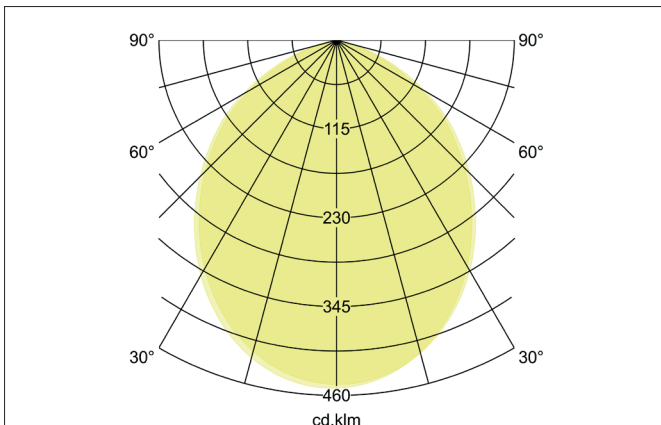

**X-FLAT-S LED recessed / surface mounted downlight**

Article no. 12165153

Light.  
For Generations.**Tender**

LED recessed / surface mounted downlight, Square. Toolless ceiling installation by leaf spring. Ceiling cut-out Ø 56 mm, Installation depth 3,5 mm, Length 75 mm, Width 75 mm, Weight 0,064 kg, with rotationssymmetrical, deep, wide distributed light intensity. optimal light distribution due to a plastic, opal cover. Power 1 x 2,6 W, Light colour warm white, Correlated color temprature (CCT) 3.000 K, Colour rendering index CRI 81, Rated life time L70/B50 at 25 °C: 30000 h, Housing material: Aluminium / Steel / Plastic, Colour: Nickel, Permissible ambient temperature (ta): -20 °C - +25 °C, Protection class (EN 61140): III, Degree of protection (DIN EN 60529): IP20. For connection to an external driver, which is not included in the scope of delivery of the luminaire. Depending on driver dimmable.

| Article data       |  |
|--------------------|--|
| Article no.        | 12165153                                 |
| GTIN               | 4251433982357                            |
| Series name        | X-FLAT-S                                 |
| Short description  | LED recessed / surface mounted downlight |
| Material           | Aluminium / Steel / Plastic              |
| Colour             | Nickel                                   |
| Type of surface    | Matt                                     |
| Shape              | Square                                   |
| Built-in diameter  | 56 mm                                    |
| Installation depth | 3.5 mm                                   |
| Length             | 75 mm                                    |
| Width              | 75 mm                                    |
| Height             | 5.9 mm                                   |
| Scope of delivery  | inkl. 2.000 mm Anschlussleitung          |
| Weight             | 0.064 kg                                 |