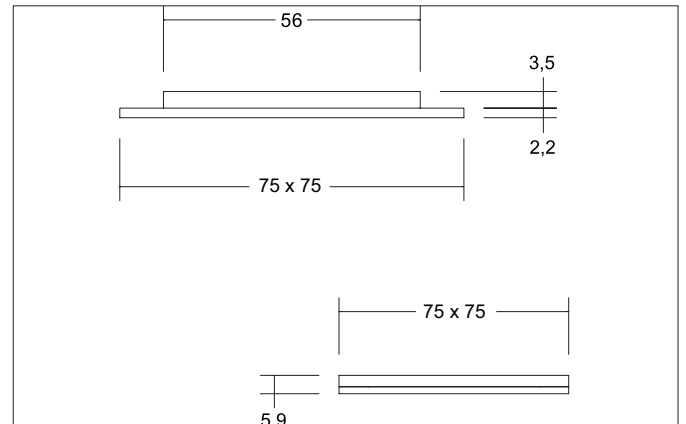

**X-FLAT-S LED recessed / surface mounted downlight**

Article no. 12165153

Light.  
For Generations.**Tender**

LED recessed / surface mounted downlight, Square. Toolless ceiling installation by leaf spring. Ceiling cut-out Ø 56 mm, Installation depth 3,5 mm, Length 75 mm, Width 75 mm, Weight 0,064 kg, with rotationssymmetrical, deep, wide distributed light intensity. optimal light distribution due to a plastic, opal cover. Power 1 x 2,6 W, Light colour warm white, Correlated color temprature (CCT) 3.000 K, Colour rendering index CRI 81, Rated life time L70/B50 at 25 °C: 30000 h, Housing material: Aluminium / Steel / Plastic, Colour: Nickel, Permissible ambient temperature (ta): -20 °C - +25 °C, Protection class (EN 61140): III, Degree of protection (DIN EN 60529): IP20. For connection to an external driver, which is not included in the scope of delivery of the luminaire. Depending on driver dimmable.

| Article data       |  |
|--------------------|--|
| Article no.        | 12165153                                 |
| GTIN               | 4251433982357                            |
| Series name        | X-FLAT-S                                 |
| Short description  | LED recessed / surface mounted downlight |
| Material           | Aluminium / Steel / Plastic              |
| Colour             | Nickel                                   |
| Type of surface    | Matt                                     |
| Shape              | Square                                   |
| Built-in diameter  | 56 mm                                    |
| Installation depth | 3.5 mm                                   |
| Length             | 75 mm                                    |
| Width              | 75 mm                                    |
| Height             | 5.9 mm                                   |
| Scope of delivery  | inkl. 2.000 mm Anschlussleitung          |
| Weight             | 0.064 kg                                 |