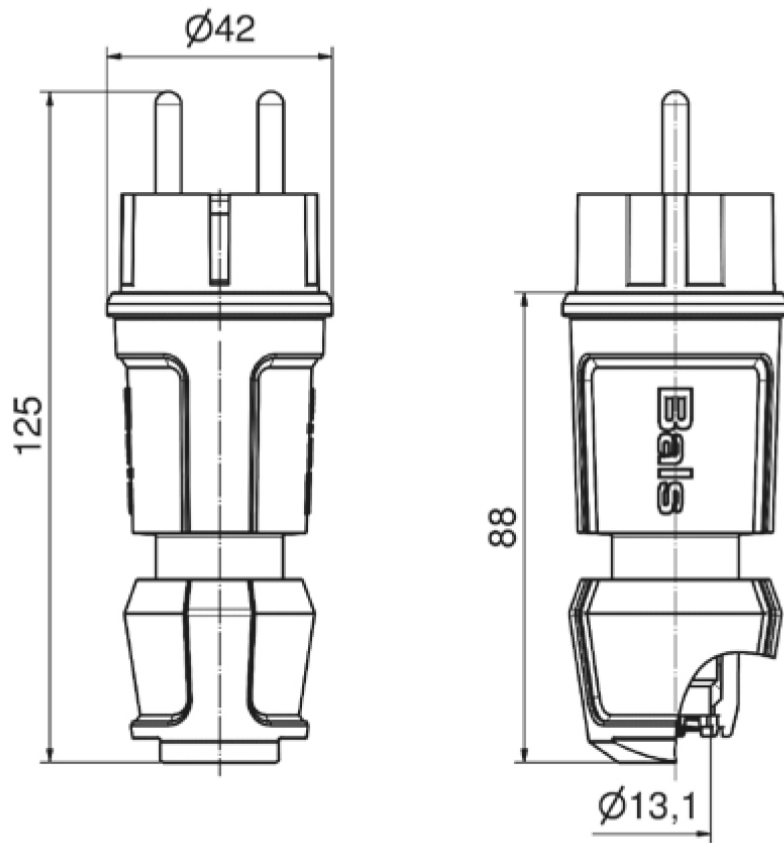

Domestic plug - with cable sleeve

Product description	
BALS-Prd.-Nr	7371
EAN	4024941852395
Product category	Domestic plug
Current	16A
Number of poles	3p
Poles	2P+PE
Voltage	250V
Frequency	alternating current (AC)
Protection degree	IP44

Product description	
Colour code	gray RAL 7035
Colour of appliance	Collar black RAL 9005, Housing cover grey RAL 7035
Connection design	with screw terminal
Maximum conductor size	2,5 qmm
Cable entry	Cable gland
Height	122mm
Width	42mm
Depth	42mm
Material of enclosure	Polyamide
Contact	The contact carrier is made of polyamide, the contacts are brass nickel plated

Additional technical properties	
	also suitable for Belgian/French standard
	Multi-Grip cable gland with gasket and integrated strain relief

Logistics data	
Weight/pcs	0.082 kg / Piece
Packaging	Bag
Content amount	1 ST
EAN	4024941852395
Length	42 mm

Logistics data	
Width	42 mm
Height	122 mm
Weight	0.083 kg
Volume	215.208 ccm
Packaging	Carton
Content amount	20 ST
EAN	4024941323611
Length	275 mm
Width	175 mm
Height	137 mm
Weight	1.765 kg
Volume	5,737.5 ccm